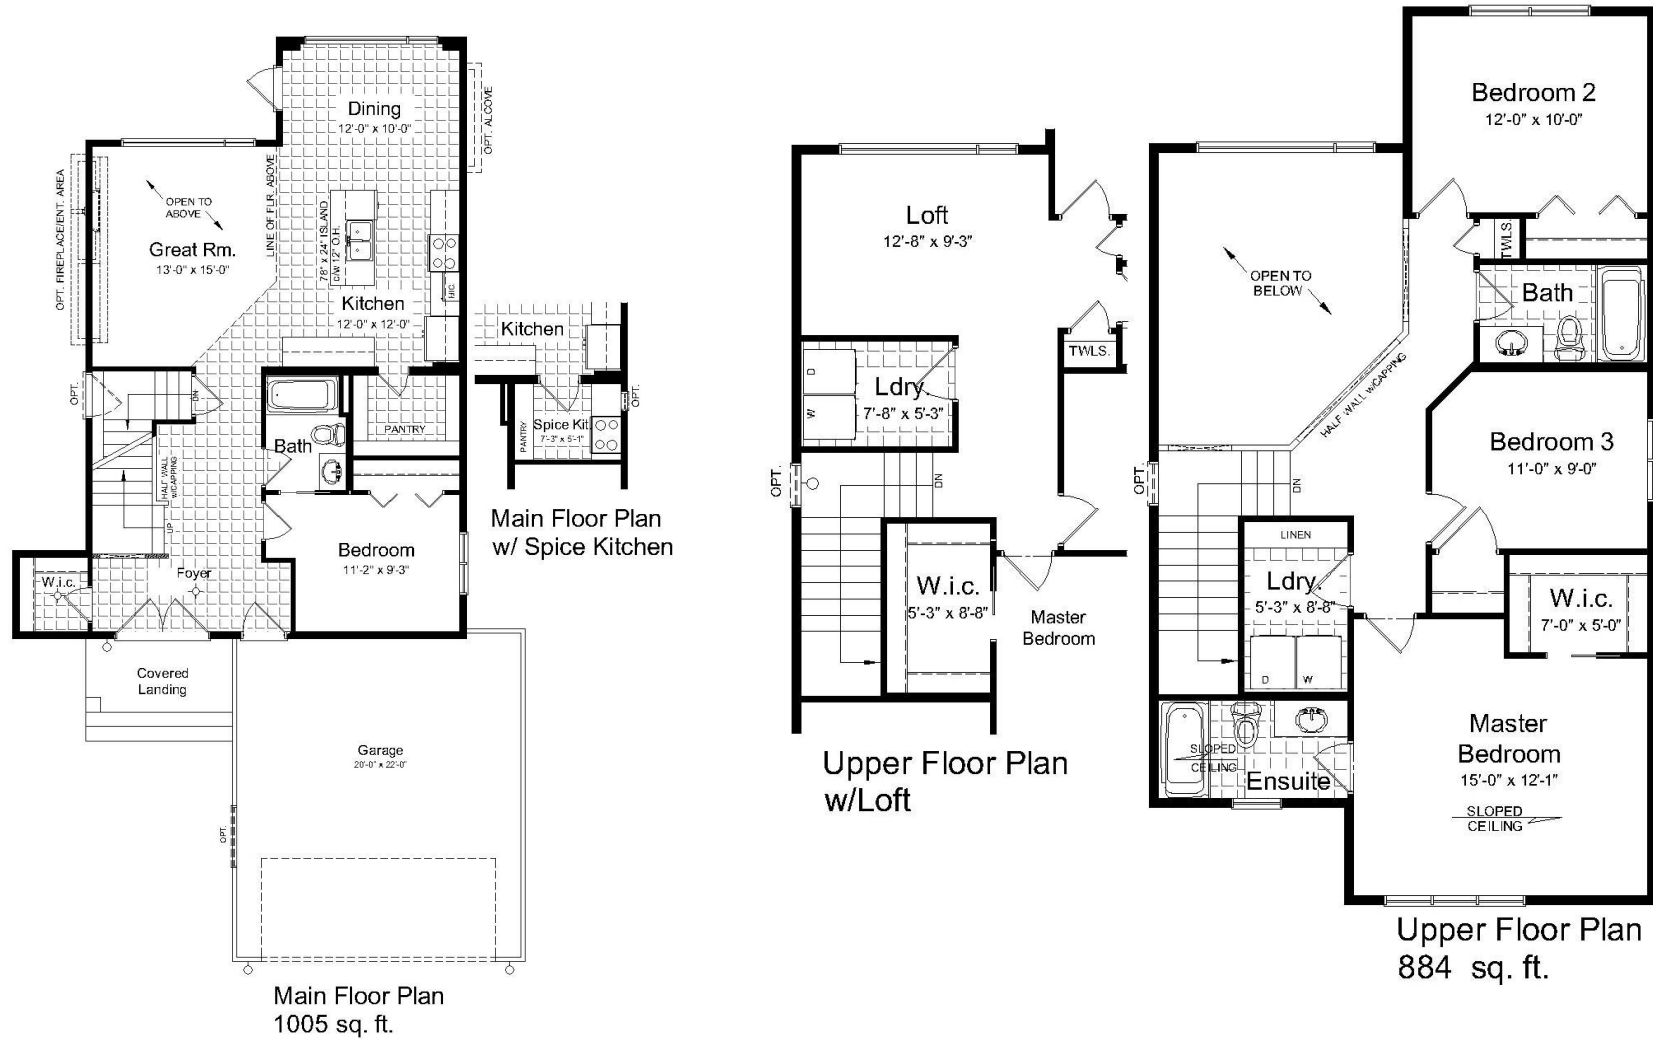

# THE HAZEL

Plan 20-1857E

1889 sq. ft.  
4 Bedrooms  
3 Bath

[www.hiltonhomes.ca](http://www.hiltonhomes.ca)

# THE HAZEL

Plan 20-1857E

1889 sq. ft.

4 Bedrooms

3 Bath

[www.hiltonhomes.ca](http://www.hiltonhomes.ca)

Actual plan may vary from brochure. This plan is published by Hilton Homes. Dimensions and square footage shown are approximate and subject to change without notice. Elevations may show optional features for artistic purposes. Please ask your sales representative for more information.