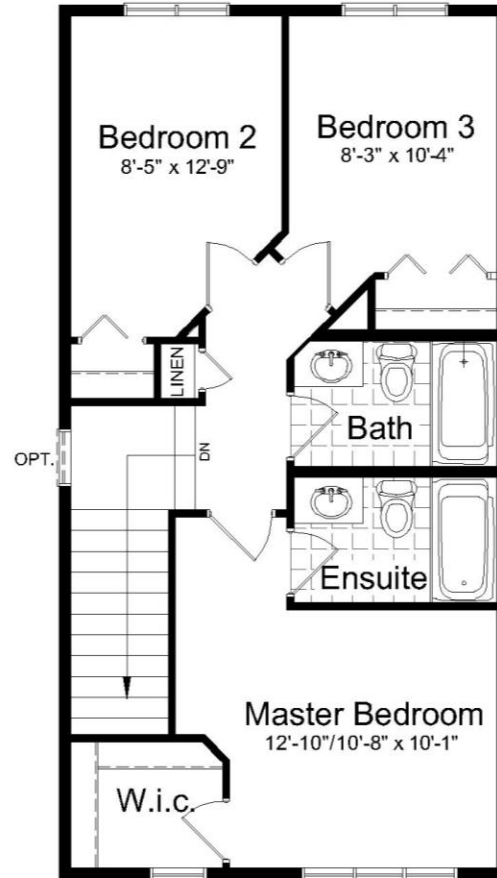

THE AMBER

Plan 10-1355

1360 sq. ft.
3 BEDROOM
2 BATH

www.hiltonhomes.ca

THE AMBER

Plan 10-1355

1360 sq. ft.

3 BEDROOM

2 BATH

www.hiltonhomes.ca

Actual plan may vary from brochure. This plan is published by Hilton Homes. Dimensions and square footage shown are approximate and subject to change without notice. Elevations may show optional features for artistic purposes. Please ask your sales representative for more information.