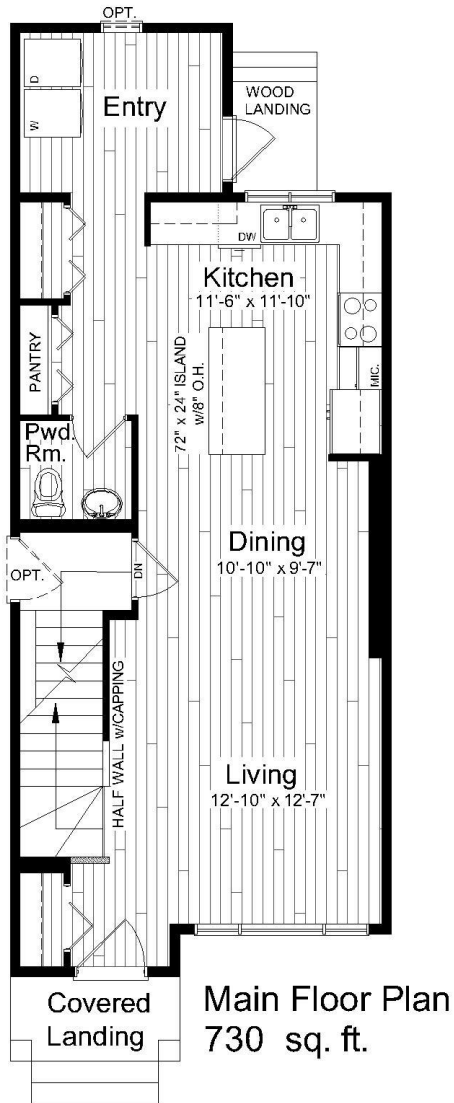

THE AMBER

Plan 10-1355

1360 sq. ft.
3 BEDROOM
2 BATH

www.hiltonhomes.ca

THE AMBER

Plan 10-1355

1360 sq. ft.

3 BEDROOM

2 BATH

www.hiltonhomes.ca

Actual plan may vary from brochure. This plan is published by Hilton Homes. Dimensions and square footage shown are approximate and subject to change without notice. Elevations may show optional features for artistic purposes. Please ask your sales representative for more information.