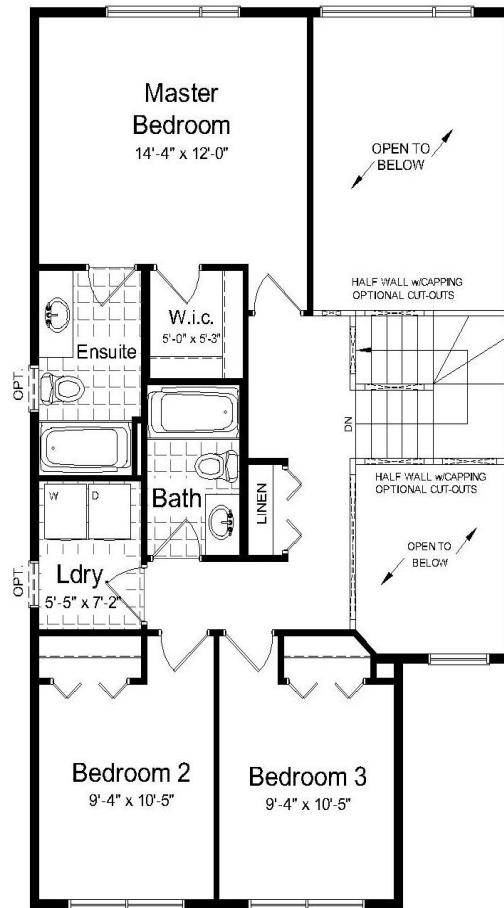

THE LUCINDA

Plan 20-1704A

1707 Sq. ft.  
4 BEDROOM  
3 BATH

[www.hiltonhomes.ca](http://www.hiltonhomes.ca)

# THE LUCINDA

Plan 20-1704A

1704 Sq. ft.  
4 BEDROOM  
3 BATH

www.hiltonhomes.ca

Actual plan may vary from brochure. This plan is published by Hilton Homes. Dimensions and square footage shown are approximate and subject to change without notice. Elevations may show optional features for artistic purposes. Please ask your sales representative for more information.