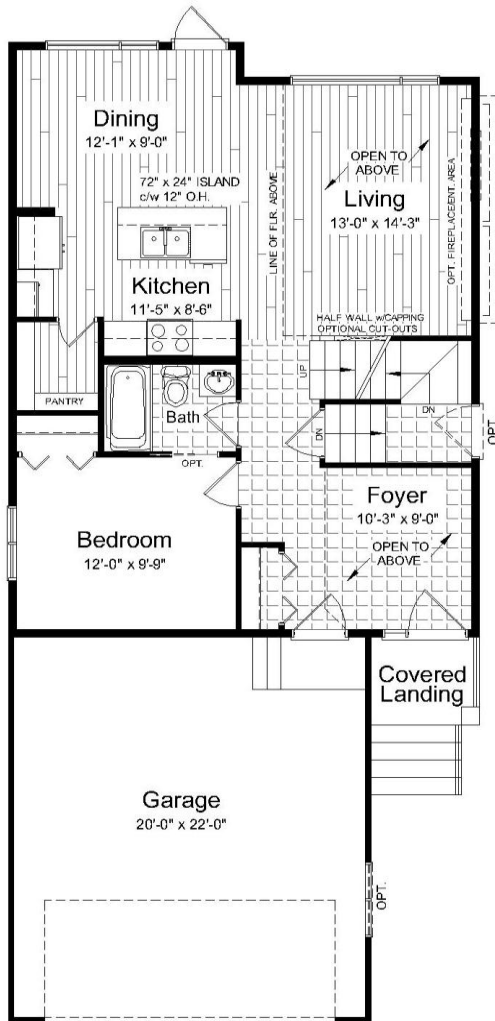

THE LUCINDA

Plan 20-1704A

1707 Sq. ft.  
4 BEDROOM  
3 BATH

[www.hiltonhomes.ca](http://www.hiltonhomes.ca)

# THE LUCINDA

Plan 20-1704A

1704 Sq. ft.  
4 BEDROOM  
3 BATH

www.hiltonhomes.ca

Actual plan may vary from brochure. This plan is published by Hilton Homes. Dimensions and square footage shown are approximate and subject to change without notice. Elevations may show optional features for artistic purposes. Please ask your sales representative for more information.