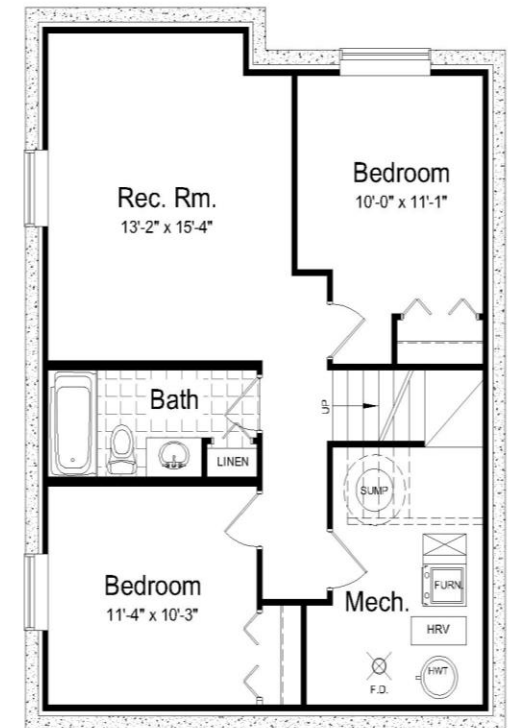

THE LUCINDA

Plan 20-1704A

1707 Sq. ft.  
4 BEDROOM  
3 BATH

[www.hiltonhomes.ca](http://www.hiltonhomes.ca)

# THE LUCINDA

Plan 20-1704A

1704 Sq. ft.  
4 BEDROOM  
3 BATH

www.hiltonhomes.ca

Actual plan may vary from brochure. This plan is published by Hilton Homes. Dimensions and square footage shown are approximate and subject to change without notice. Elevations may show optional features for artistic purposes. Please ask your sales representative for more information.