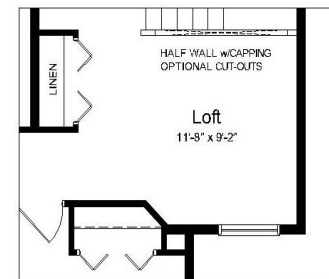

THE LUCINDA

Plan 20-1704A

1707 Sq. ft.  
4 BEDROOM  
3 BATH

[www.hiltonhomes.ca](http://www.hiltonhomes.ca)

# THE LUCINDA

Plan 20-1704A

1704 Sq. ft.  
4 BEDROOM  
3 BATH

www.hiltonhomes.ca

Actual plan may vary from brochure. This plan is published by Hilton Homes. Dimensions and square footage shown are approximate and subject to change without notice. Elevations may show optional features for artistic purposes. Please ask your sales representative for more information.