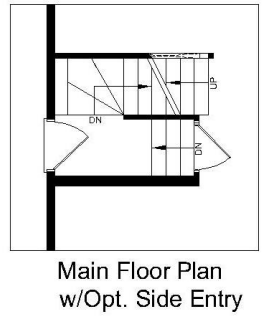

The Lucille

Plan 1900A

1911 Sq. ft.
4 BEDROOM
3 BATH

www.hiltonhomes.ca

The Lucille

Plan 1900A

1400 Sq. ft.
4 BEDROOM
3 BATH

www.hiltonhomes.ca

Actual plan may vary from brochure. This plan is published by Hilton Homes. Dimensions and square footage shown are approximate and subject to change without notice. Elevations may show optional features for artistic purposes. Please ask your sales representative for more information.