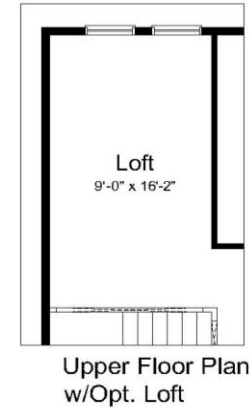

The Lucille

Plan 1900A

1911 Sq. ft.
4 BEDROOM
3 BATH

www.hiltonhomes.ca

The Lucille

Plan 1900A

1400 Sq. ft.
4 BEDROOM
3 BATH

www.hiltonhomes.ca

Actual plan may vary from brochure. This plan is published by Hilton Homes. Dimensions and square footage shown are approximate and subject to change without notice. Elevations may show optional features for artistic purposes. Please ask your sales representative for more information.