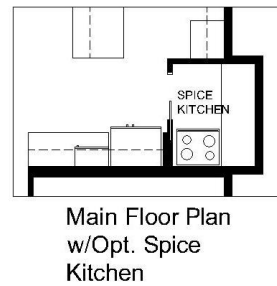

The Lucille

Plan 1900A

1911 Sq. ft.
4 BEDROOM
3 BATH

www.hiltonhomes.ca

The Lucille

Plan 1900A

1400 Sq. ft.
4 BEDROOM
3 BATH

www.hiltonhomes.ca

Actual plan may vary from brochure. This plan is published by Hilton Homes. Dimensions and square footage shown are approximate and subject to change without notice. Elevations may show optional features for artistic purposes. Please ask your sales representative for more information.