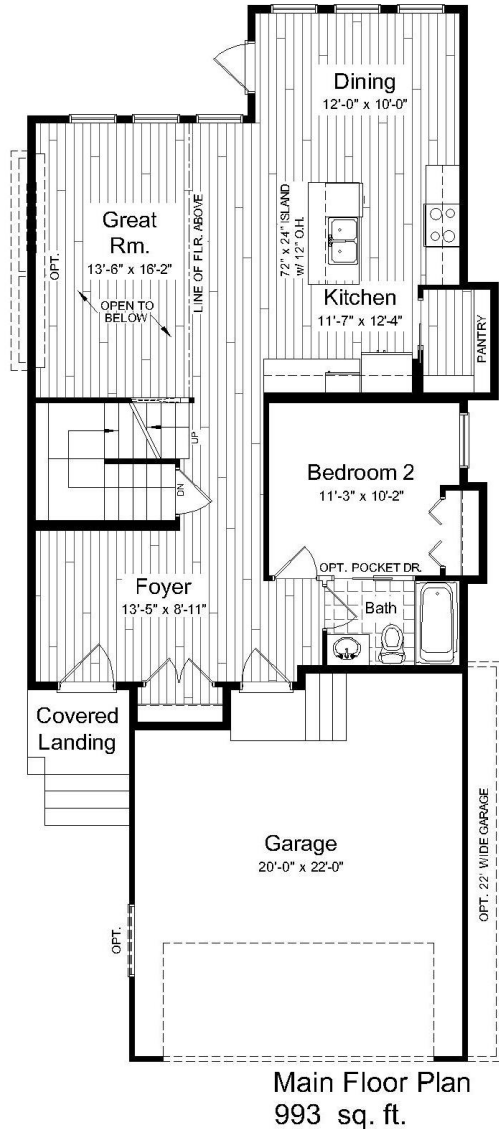

The Lucille

Plan 1900A

1911 Sq. ft.
4 BEDROOM
3 BATH

www.hiltonhomes.ca

The Lucille

Plan 1900A

1400 Sq. ft.
4 BEDROOM
3 BATH

www.hiltonhomes.ca

Actual plan may vary from brochure. This plan is published by Hilton Homes. Dimensions and square footage shown are approximate and subject to change without notice. Elevations may show optional features for artistic purposes. Please ask your sales representative for more information.