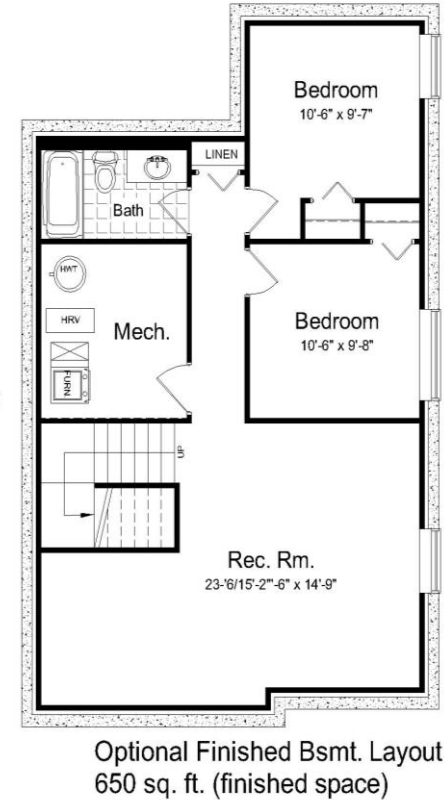

The Lucille

Plan 1900A

1911 Sq. ft.
4 BEDROOM
3 BATH

www.hiltonhomes.ca

The Lucille

Plan 1900A

1400 Sq. ft.
4 BEDROOM
3 BATH

www.hiltonhomes.ca

Actual plan may vary from brochure. This plan is published by Hilton Homes. Dimensions and square footage shown are approximate and subject to change without notice. Elevations may show optional features for artistic purposes. Please ask your sales representative for more information.