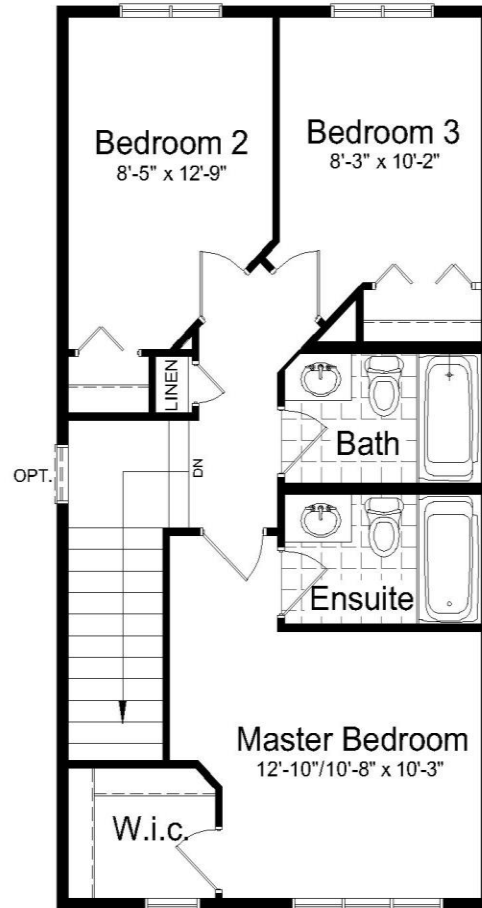

THE AMBER

Plan 10-1355

1360 sq. ft.
3 BEDROOM
2 BATH

www.hiltonhomes.ca

THE AMBER

Plan 10-1355

1360 sq. ft.

3 BEDROOM

2 BATH

www.hiltonhomes.ca

Actual plan may vary from brochure. This plan is published by Hilton Homes. Dimensions and square footage shown are approximate and subject to change without notice. Elevations may show optional features for artistic purposes. Please ask your sales representative for more information.