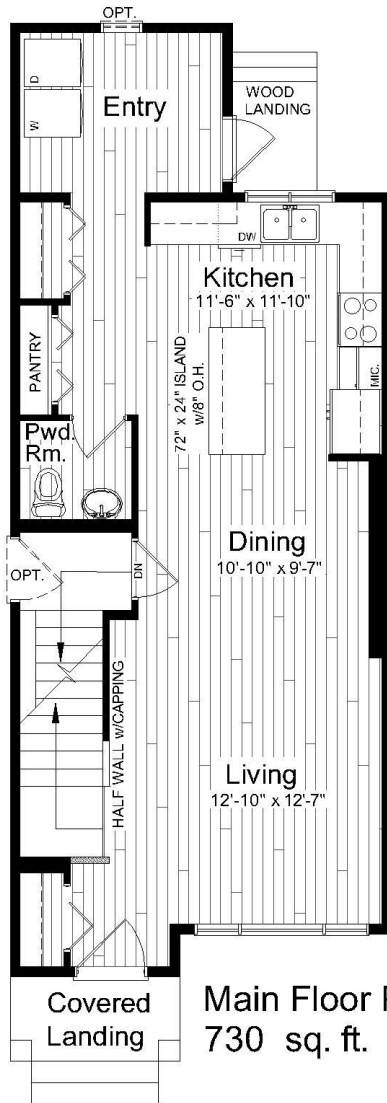

THE AMBER

Plan 10-1355

1360 sq. ft.
3 BEDROOM
2 BATH

www.hiltonhomes.ca

THE AMBER

Plan 10-1355

1360 sq. ft.

3 BEDROOM

2 BATH

www.hiltonhomes.ca

Actual plan may vary from brochure. This plan is published by Hilton Homes. Dimensions and square footage shown are approximate and subject to change without notice. Elevations may show optional features for artistic purposes. Please ask your sales representative for more information.