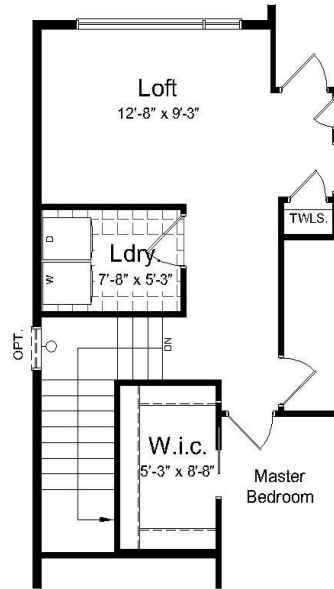

**THE HAZEL**

Plan 20-1857B

1859 sq. ft.  
4 Bedrooms  
3 Bath

[www.hiltonhomes.ca](http://www.hiltonhomes.ca)

# THE HAZEL

Plan 20-1857B

1859 sq. ft.

4 Bedrooms

3 Bath

[www.hiltonhomes.ca](http://www.hiltonhomes.ca)

Actual plan may vary from brochure. This plan is published by Hilton Homes. Dimensions and square footage shown are approximate and subject to change without notice. Elevations may show optional features for artistic purposes. Please ask your sales representative for more information.