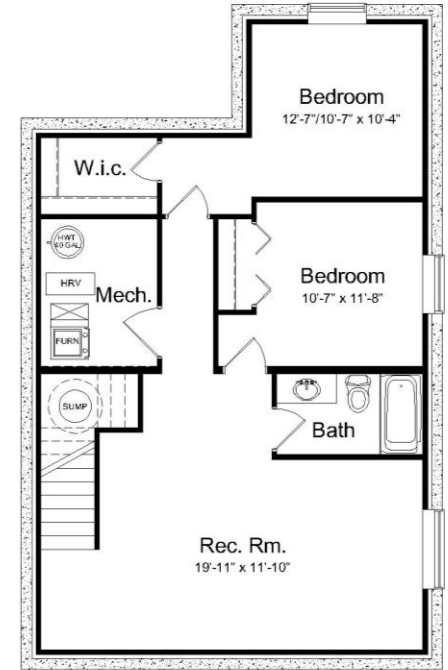

**THE HAZEL**

Plan 20-1857B

1859 sq. ft.  
4 Bedrooms  
3 Bath

[www.hiltonhomes.ca](http://www.hiltonhomes.ca)

# THE HAZEL

Plan 20-1857B

1859 sq. ft.

4 Bedrooms

3 Bath

[www.hiltonhomes.ca](http://www.hiltonhomes.ca)

Actual plan may vary from brochure. This plan is published by Hilton Homes. Dimensions and square footage shown are approximate and subject to change without notice. Elevations may show optional features for artistic purposes. Please ask your sales representative for more information.