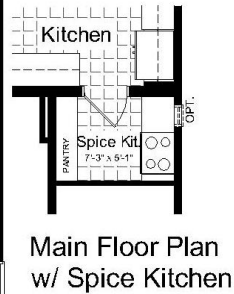

**THE HAZEL**

Plan 20-1857B

1859 sq. ft.  
4 Bedrooms  
3 Bath

[www.hiltonhomes.ca](http://www.hiltonhomes.ca)

# THE HAZEL

Plan 20-1857B

1859 sq. ft.

4 Bedrooms

3 Bath

[www.hiltonhomes.ca](http://www.hiltonhomes.ca)

Actual plan may vary from brochure. This plan is published by Hilton Homes. Dimensions and square footage shown are approximate and subject to change without notice. Elevations may show optional features for artistic purposes. Please ask your sales representative for more information.