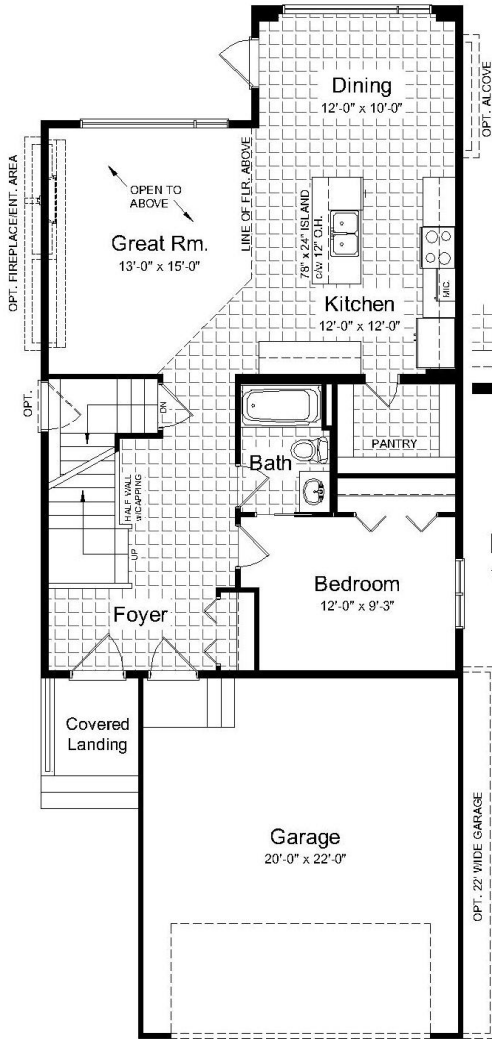

**THE HAZEL**

Plan 20-1857B

1859 sq. ft.  
4 Bedrooms  
3 Bath

[www.hiltonhomes.ca](http://www.hiltonhomes.ca)

# THE HAZEL

Plan 20-1857B

1859 sq. ft.

4 Bedrooms

3 Bath

[www.hiltonhomes.ca](http://www.hiltonhomes.ca)

Actual plan may vary from brochure. This plan is published by Hilton Homes. Dimensions and square footage shown are approximate and subject to change without notice. Elevations may show optional features for artistic purposes. Please ask your sales representative for more information.