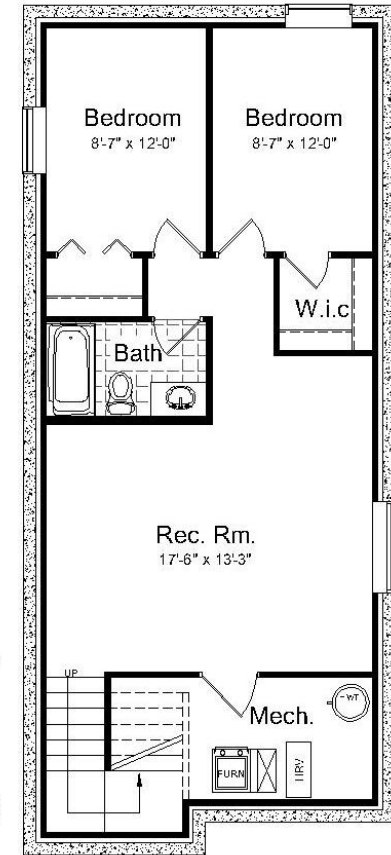

THE RAMONA

Plan 20-1727B

1733 Sq. ft.
3 BEDROOM
2 1/2 BATH

www.hiltonhomes.ca

THE RAMONA

Plan 20-1727B

1733 Sq. ft.
3 BEDROOM
2 1/2 BATH

www.hiltonhomes.ca

Actual plan may vary from brochure. This plan is published by Hilton Homes. Dimensions and square footage shown are approximate and subject to change without notice. Elevations may show optional features for artistic purposes. Please ask your sales representative for more information.