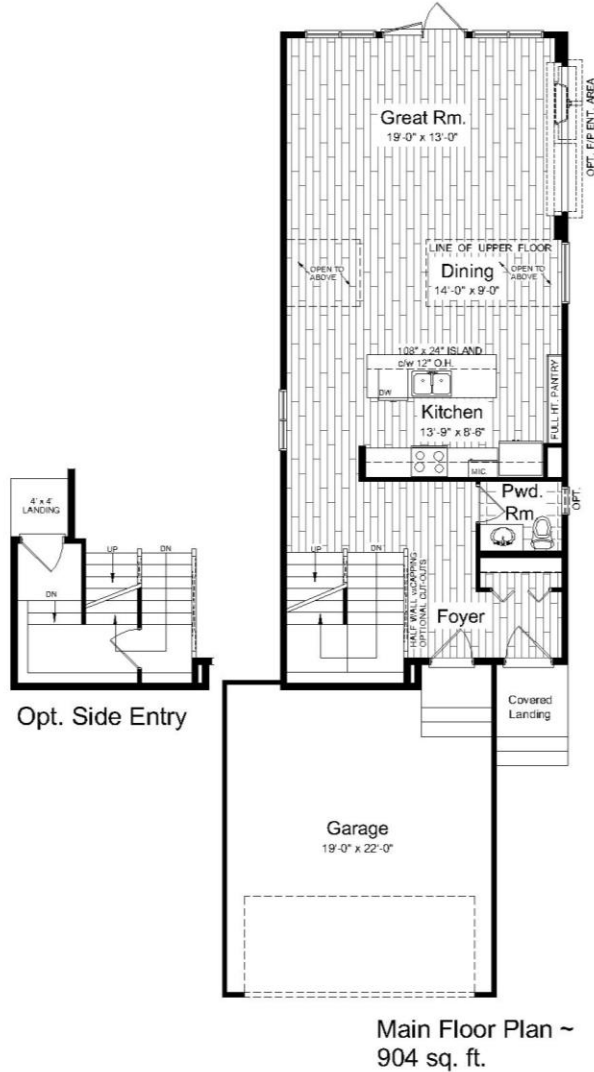

THE RAMONA

Plan 20-1727B

1733 Sq. ft.
3 BEDROOM
2 1/2 BATH

www.hiltonhomes.ca

THE RAMONA

Plan 20-1727B

1733 Sq. ft.
3 BEDROOM
2 1/2 BATH

www.hiltonhomes.ca

Actual plan may vary from brochure. This plan is published by Hilton Homes. Dimensions and square footage shown are approximate and subject to change without notice. Elevations may show optional features for artistic purposes. Please ask your sales representative for more information.