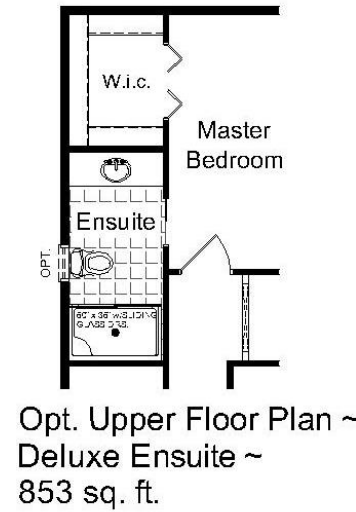

THE RAMONA

Plan 20-1727B

1733 Sq. ft.
3 BEDROOM
2 1/2 BATH

www.hiltonhomes.ca

THE RAMONA

Plan 20-1727B

1733 Sq. ft.
3 BEDROOM
2 1/2 BATH

www.hiltonhomes.ca

Actual plan may vary from brochure. This plan is published by Hilton Homes. Dimensions and square footage shown are approximate and subject to change without notice. Elevations may show optional features for artistic purposes. Please ask your sales representative for more information.