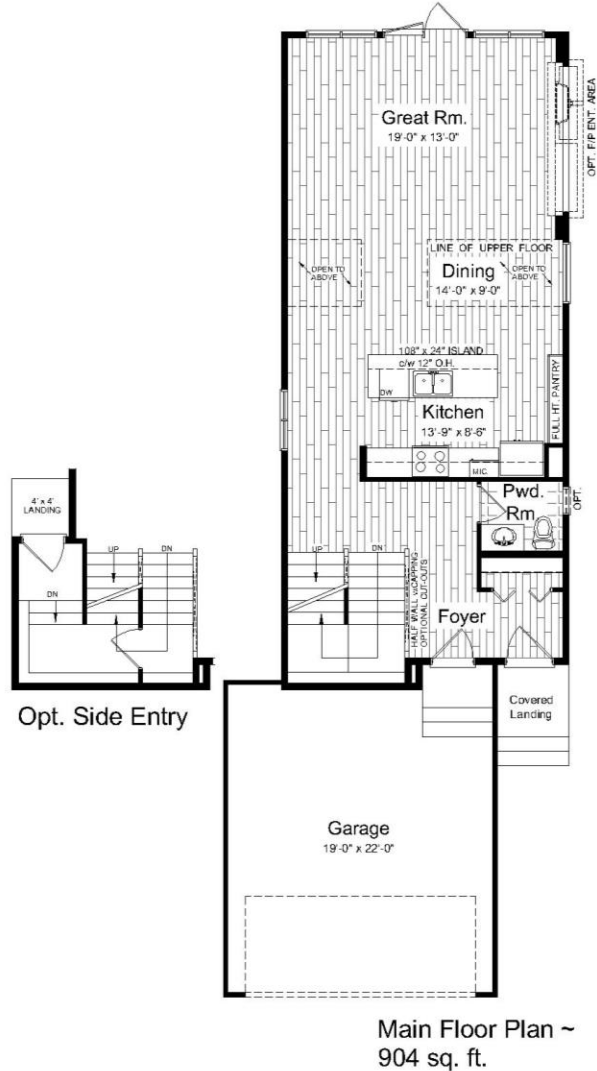

THE RAMONA

Plan 20-1727A

1733 Sq. ft.
3 BEDROOM
2 ½ BATH

www.hiltonhomes.ca

THE RAMONA

Plan 20-1727A

1733 Sq. ft.
3 BEDROOM
2 1/2 BATH

www.hiltonhomes.ca

Actual plan may vary from brochure. This plan is published by Hilton Homes. Dimensions and square footage shown are approximate and subject to change without notice. Elevations may show optional features for artistic purposes. Please ask your sales representative for more information.