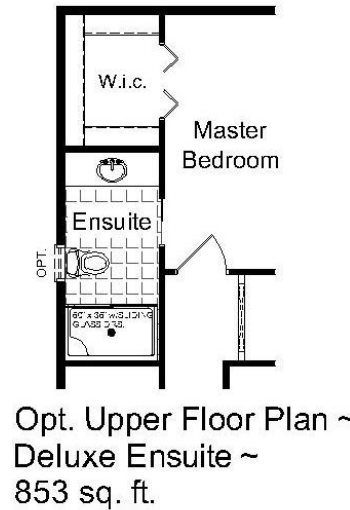

THE RAMONA

Plan 20-1727A

1733 Sq. ft.
3 BEDROOM
2 ½ BATH

www.hiltonhomes.ca

THE RAMONA

Plan 20-1727A

1733 Sq. ft.
3 BEDROOM
2 1/2 BATH

www.hiltonhomes.ca

Actual plan may vary from brochure. This plan is published by Hilton Homes. Dimensions and square footage shown are approximate and subject to change without notice. Elevations may show optional features for artistic purposes. Please ask your sales representative for more information.