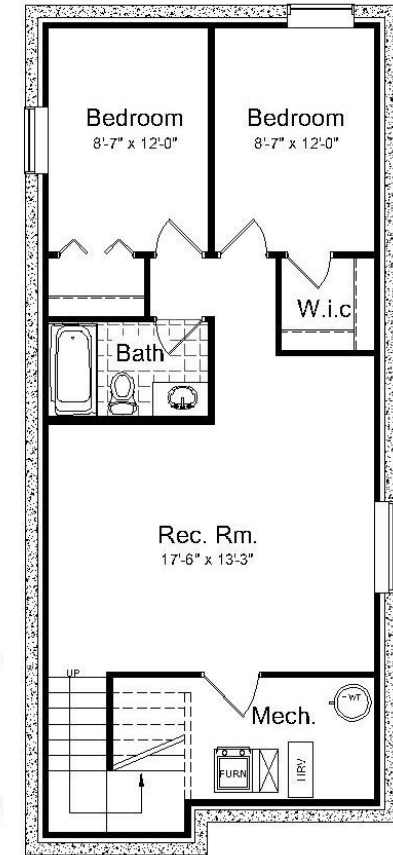

THE RAMONA

Plan 20-1727A

1733 Sq. ft.
3 BEDROOM
2 ½ BATH

www.hiltonhomes.ca

THE RAMONA

Plan 20-1727A

1733 Sq. ft.
3 BEDROOM
2 1/2 BATH

www.hiltonhomes.ca

Actual plan may vary from brochure. This plan is published by Hilton Homes. Dimensions and square footage shown are approximate and subject to change without notice. Elevations may show optional features for artistic purposes. Please ask your sales representative for more information.