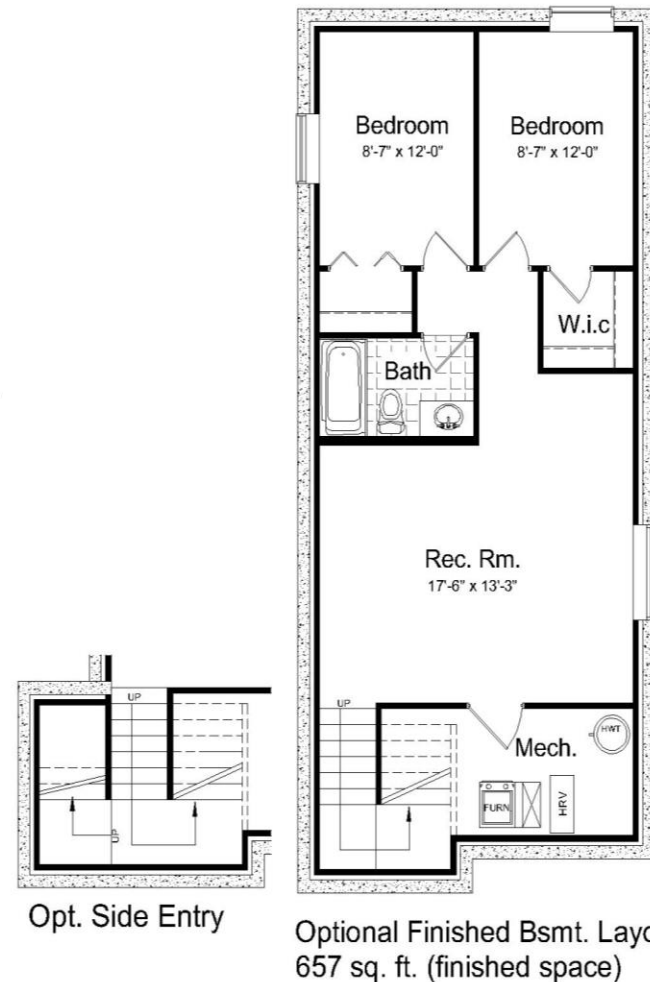

THE RAMONA

Plan 20-1727

1733 Sq. ft.
3 BEDROOM
2 BATH

www.hiltonhomes.ca

THE RAMONA

Plan 20-1727

1733 Sq. ft.
3 BEDROOM
2 BATH

www.hiltonhomes.ca

Actual plan may vary from brochure. This plan is published by Hilton Homes. Dimensions and square footage shown are approximate and subject to change without notice. Elevations may show optional features for artistic purposes. Please ask your sales representative for more information.