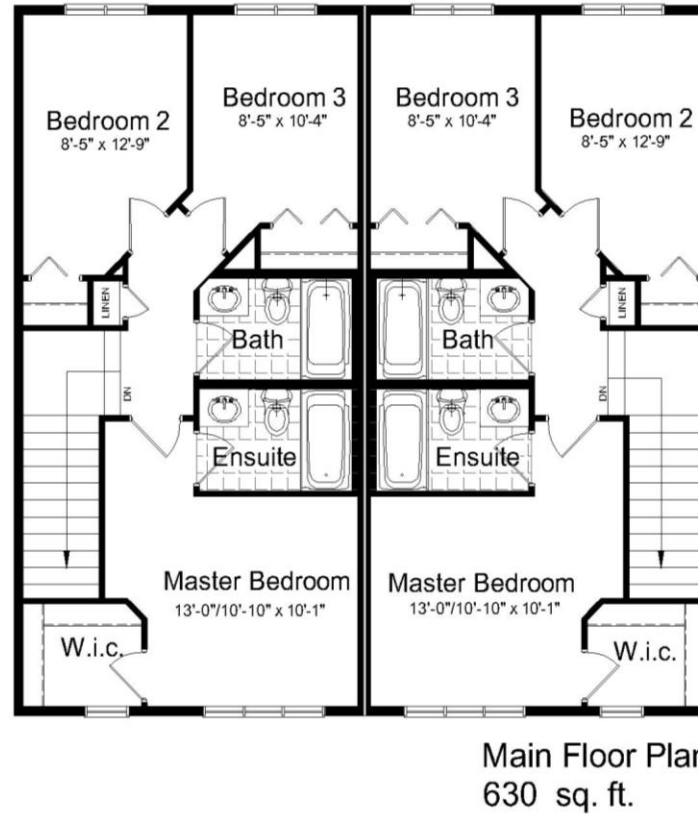

THE LOWRY

Plan 1354B

1360 sq. ft.
3 Bedrooms
2 1/2 Bath

www.hiltonhomes.ca

THE LOWRY

Plan 1354B

1360 sq. ft.
3 Bedrooms
2 1/2 Bath

www.hiltonhomes.ca

Actual plan may vary from brochure. This plan is published by Hilton Homes. Dimensions and square footage shown are approximate and subject to change without notice. Elevations may show optional features for artistic purposes. Please ask your sales representative for more information.