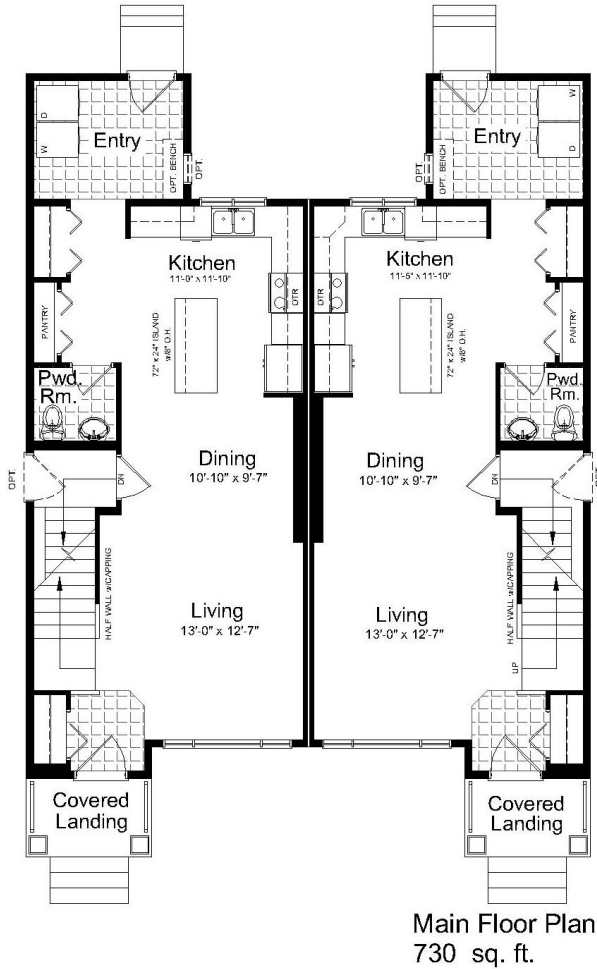

THE LOWRY

Plan 1354B

1360 sq. ft.
3 Bedrooms
2 1/2 Bath

www.hiltonhomes.ca

THE LOWRY

Plan 1354B

1360 sq. ft.
3 Bedrooms
2 1/2 Bath

www.hiltonhomes.ca

Actual plan may vary from brochure. This plan is published by Hilton Homes. Dimensions and square footage shown are approximate and subject to change without notice. Elevations may show optional features for artistic purposes. Please ask your sales representative for more information.