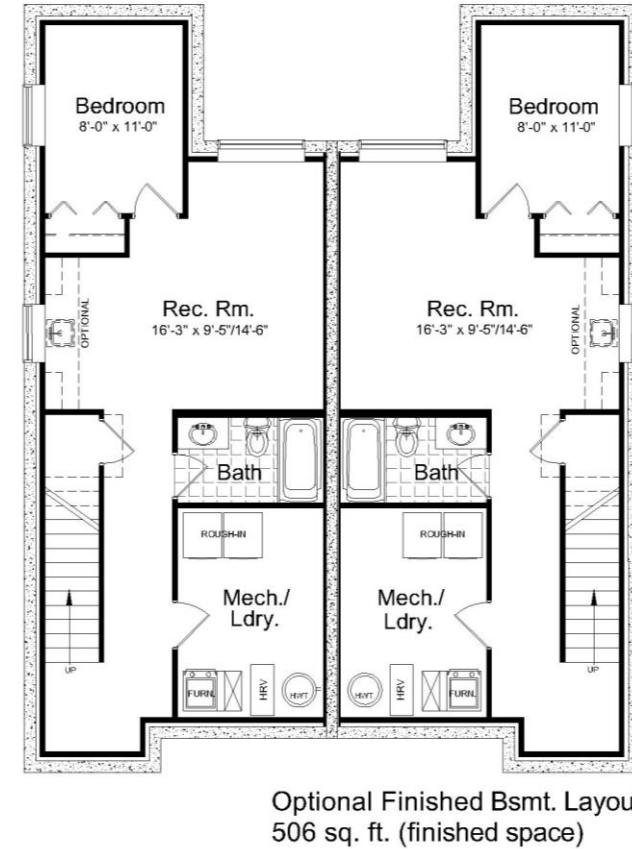

THE LOWRY

Plan 1354B

1360 sq. ft.
3 Bedrooms
2 1/2 Bath

www.hiltonhomes.ca

THE LOWRY

Plan 1354B

1360 sq. ft.
3 Bedrooms
2 1/2 Bath

www.hiltonhomes.ca

Actual plan may vary from brochure. This plan is published by Hilton Homes. Dimensions and square footage shown are approximate and subject to change without notice. Elevations may show optional features for artistic purposes. Please ask your sales representative for more information.