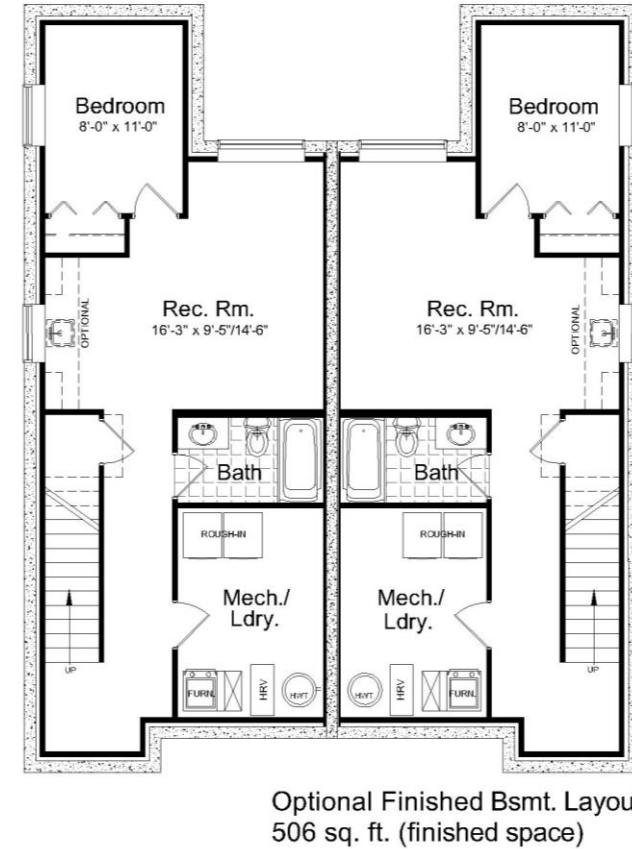

THE LOWRY

Plan 1354A

1360 sq. ft.
3 Bedrooms
2 1/2 Bath

www.hiltonhomes.ca

THE LOWRY

Plan 1354A

1360 sq. ft.
3 Bedrooms
2 1/2 Bath

www.hiltonhomes.ca

Actual plan may vary from brochure. This plan is published by Hilton Homes. Dimensions and square footage shown are approximate and subject to change without notice. Elevations may show optional features for artistic purposes. Please ask your sales representative for more information.