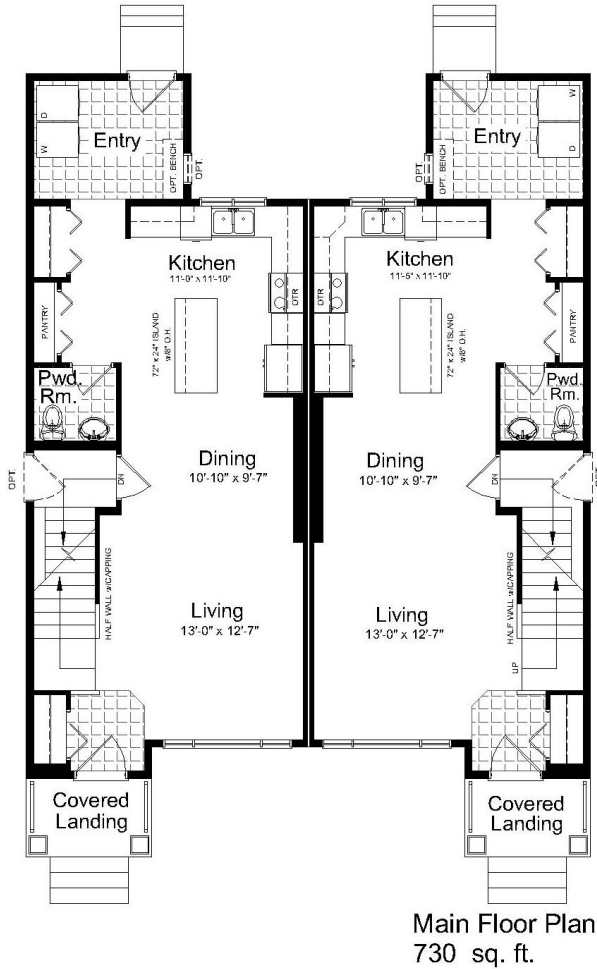

THE LOWRY

Plan 1354A

1360 sq. ft.
3 Bedrooms
2 1/2 Bath

www.hiltonhomes.ca

THE LOWRY

Plan 1354A

1360 sq. ft.
3 Bedrooms
2 1/2 Bath

www.hiltonhomes.ca

Actual plan may vary from brochure. This plan is published by Hilton Homes. Dimensions and square footage shown are approximate and subject to change without notice. Elevations may show optional features for artistic purposes. Please ask your sales representative for more information.