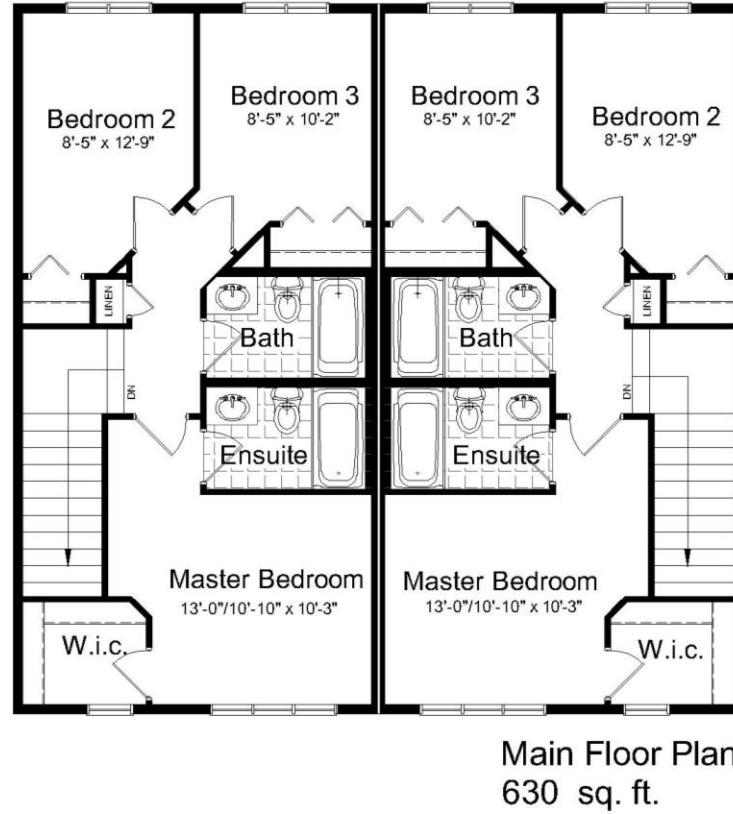

THE LOWRY

Plan 1354A

1360 sq. ft.
3 Bedrooms
2 1/2 Bath

www.hiltonhomes.ca

THE LOWRY

Plan 1354A

1360 sq. ft.
3 Bedrooms
2 1/2 Bath

www.hiltonhomes.ca

Actual plan may vary from brochure. This plan is published by Hilton Homes. Dimensions and square footage shown are approximate and subject to change without notice. Elevations may show optional features for artistic purposes. Please ask your sales representative for more information.