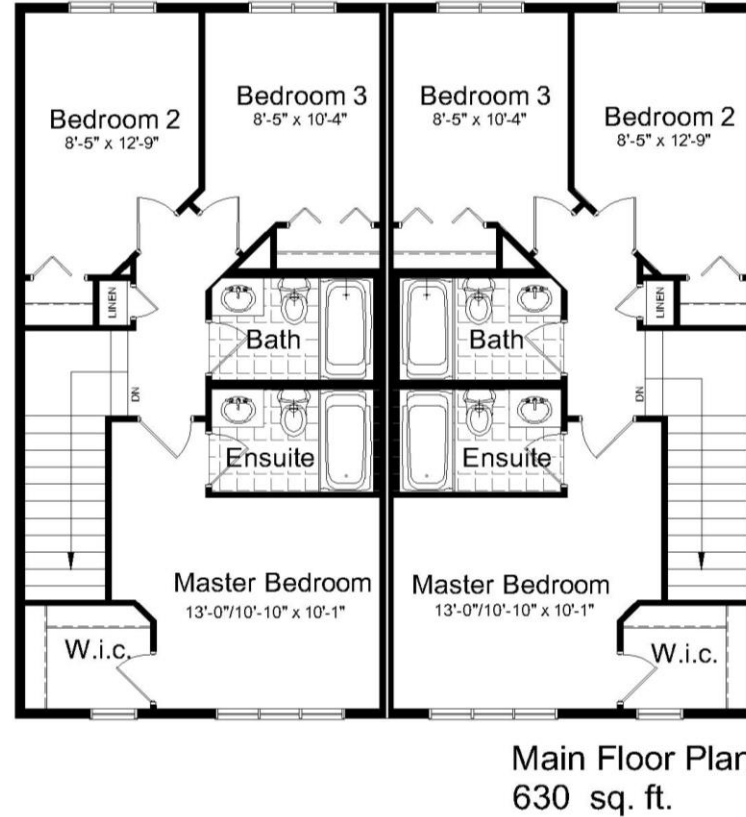

THE LOWRY

Plan 1354A

1360 sq. ft.
3 Bedrooms
2 1/2 Bath

www.hiltonhomes.ca

THE LOWRY

Plan 1354A

1360 sq. ft.
3 Bedrooms
2 1/2 Bath

www.hiltonhomes.ca

Actual plan may vary from brochure. This plan is published by Hilton Homes. Dimensions and square footage shown are approximate and subject to change without notice. Elevations may show optional features for artistic purposes. Please ask your sales representative for more information.