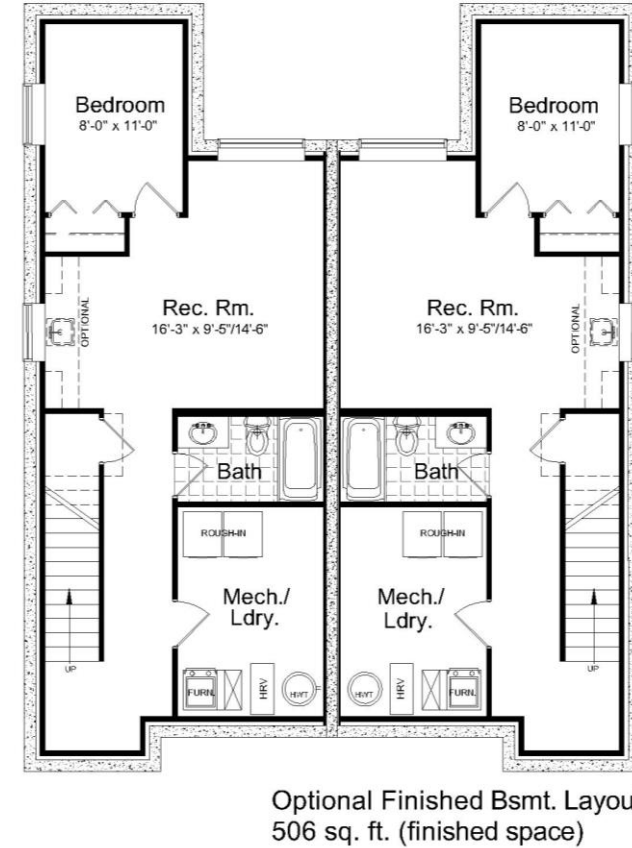

THE LOWRY

Plan 1354A

1360 sq. ft.
3 Bedrooms
2 1/2 Bath

www.hiltonhomes.ca

THE LOWRY

Plan 1354A

1360 sq. ft.
3 Bedrooms
2 1/2 Bath

www.hiltonhomes.ca

Actual plan may vary from brochure. This plan is published by Hilton Homes. Dimensions and square footage shown are approximate and subject to change without notice. Elevations may show optional features for artistic purposes. Please ask your sales representative for more information.