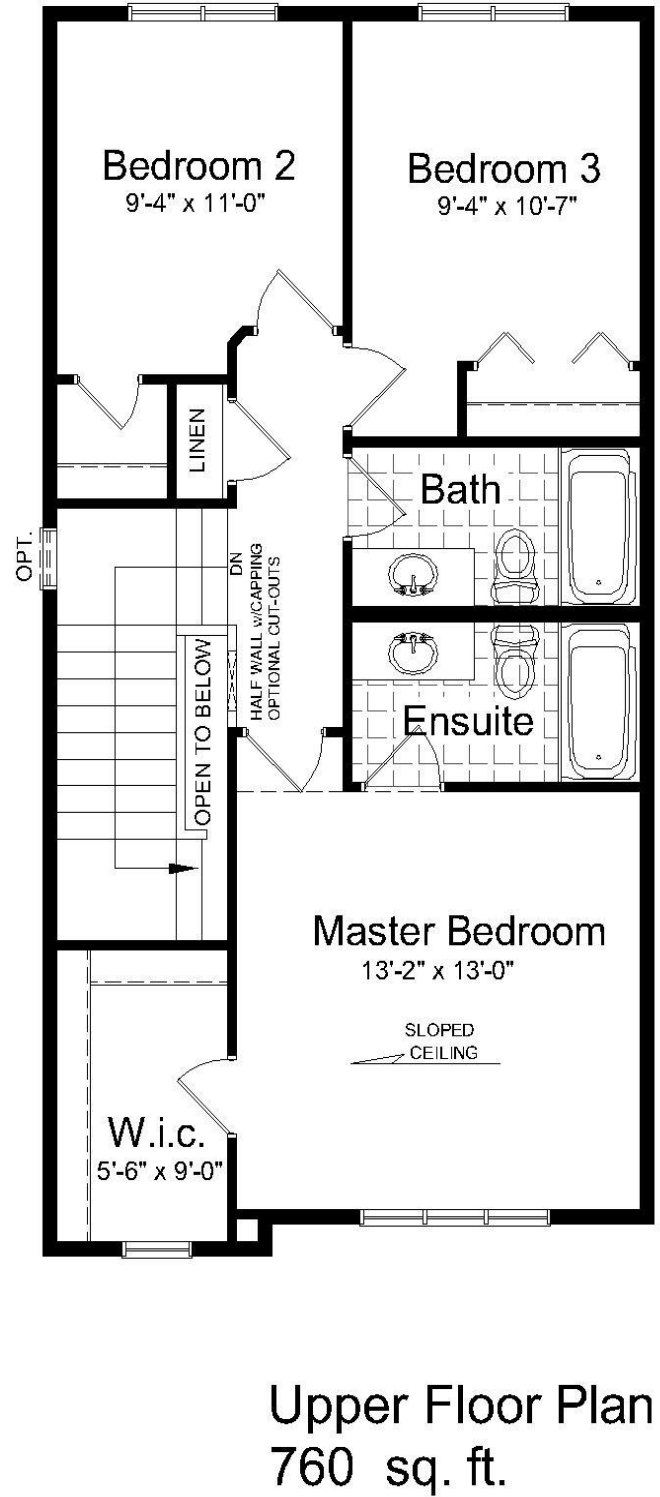

The Naomi

Plan 10-1483A

1553 sq. ft.
3 Bedroom
2 1/2 Bath

www.hiltonhomes.ca

The Naomi

Plan 10-1483A

1553 Sq. ft.
3 Bedroom
2 1/2 Bath

www.hiltonhomes.ca

Actual plan may vary from brochure. This plan is published by Hilton Homes. Dimensions and square footage shown are approximate and subject to change without notice. Elevations may show optional features for artistic purposes. Please ask your sales representative for more information.