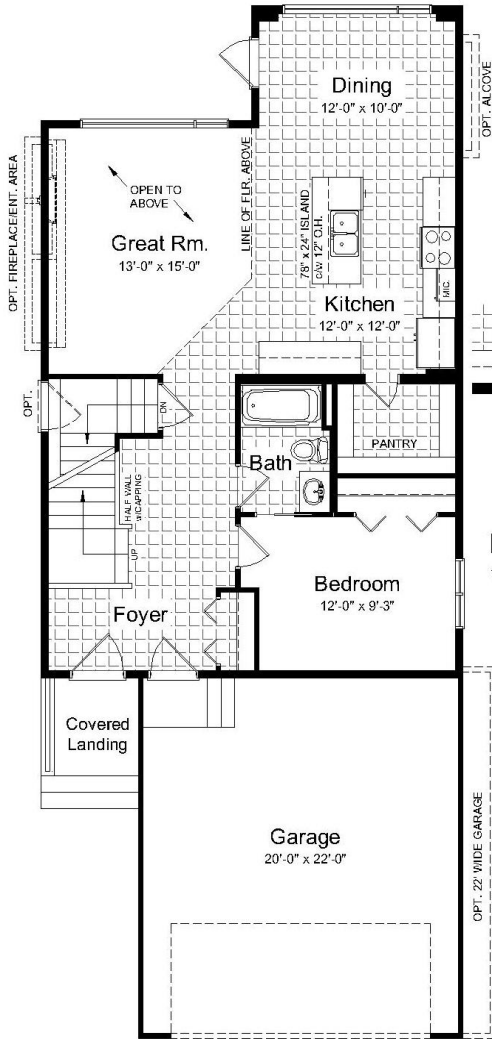

**THE HAZEL**

Plan 20-1857B

1859 sq. ft.  
4 Bedrooms  
3 Bath

[www.hiltonhomes.ca](http://www.hiltonhomes.ca)

# THE HAZEL

Plan 20-1857B

1859 sq. ft.  
4 Bedrooms  
3 Bath

[www.hiltonhomes.ca](http://www.hiltonhomes.ca)

Actual plan may vary from brochure. This plan is published by Hilton Homes. Dimensions and square footage shown are approximate and subject to change without notice. Elevations may show optional features for artistic purposes. Please ask your sales representative for more information.