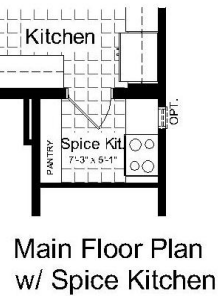

**THE HAZEL**

Plan 20-1857B

1859 sq. ft.  
4 Bedrooms  
3 Bath

[www.hiltonhomes.ca](http://www.hiltonhomes.ca)

# THE HAZEL

Plan 20-1857B

1859 sq. ft.  
4 Bedrooms  
3 Bath

[www.hiltonhomes.ca](http://www.hiltonhomes.ca)

Actual plan may vary from brochure. This plan is published by Hilton Homes. Dimensions and square footage shown are approximate and subject to change without notice. Elevations may show optional features for artistic purposes. Please ask your sales representative for more information.