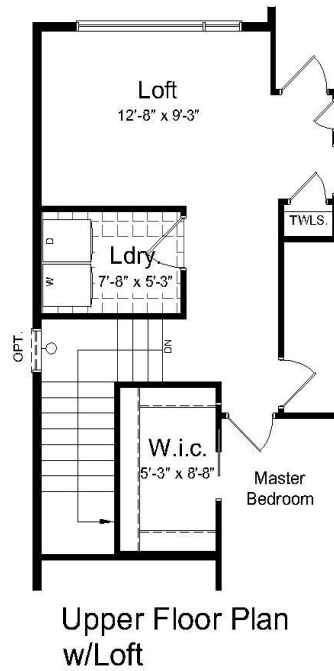

**THE HAZEL**

Plan 20-1857B

1859 sq. ft.  
4 Bedrooms  
3 Bath

[www.hiltonhomes.ca](http://www.hiltonhomes.ca)

# THE HAZEL

Plan 20-1857B

1859 sq. ft.  
4 Bedrooms  
3 Bath

[www.hiltonhomes.ca](http://www.hiltonhomes.ca)

Actual plan may vary from brochure. This plan is published by Hilton Homes. Dimensions and square footage shown are approximate and subject to change without notice. Elevations may show optional features for artistic purposes. Please ask your sales representative for more information.