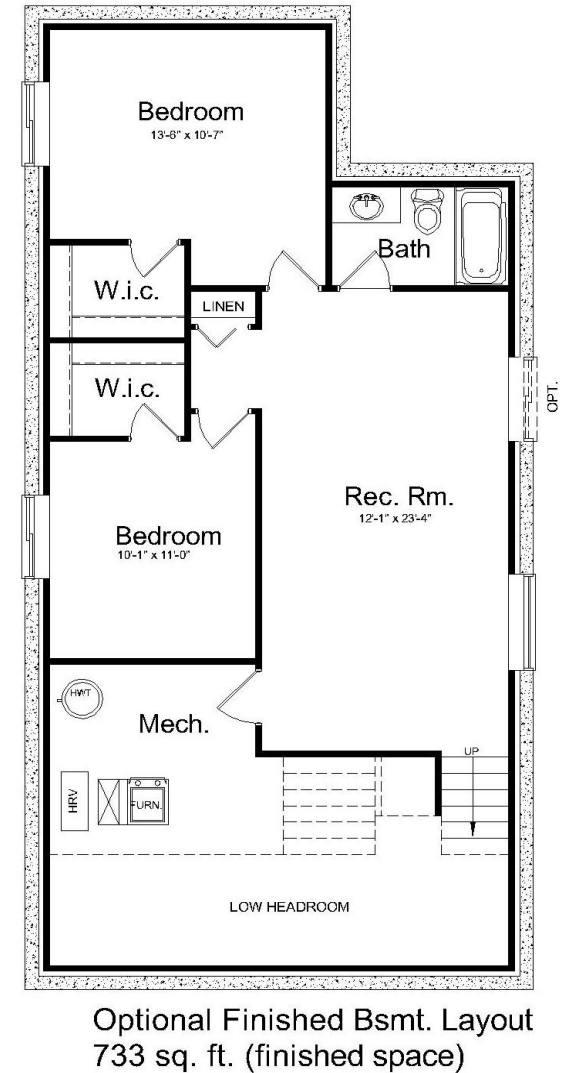

The Aria II

Plan 20-1838A 1842 sq. ft.
3 Bedroom
2 Bath

www.hiltonhomes.ca

The Aria II

Plan 20-1838A 1842 Sq. ft.
3 Bedroom
2 Bath

www.hiltonhomes.ca

Actual plan may vary from brochure. This plan is published by Hilton Homes. Dimensions and square footage shown are approximate and subject to change without notice. Elevations may show optional features for artistic purposes. Please ask your sales representative for more information.