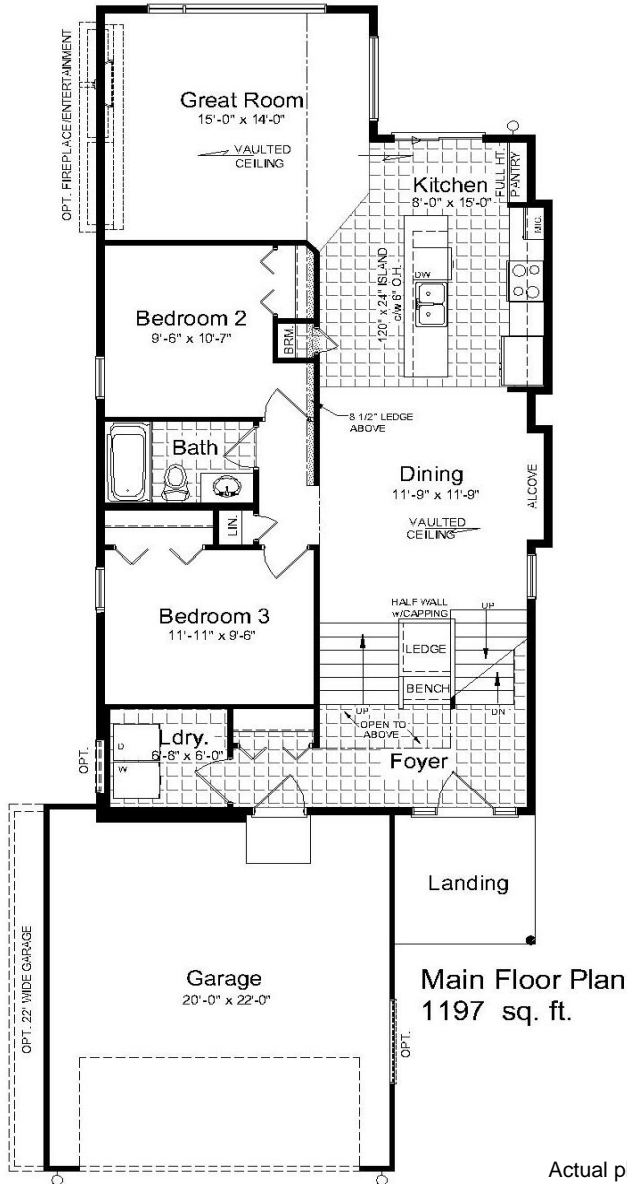

The Aria II

Plan 20-1838A 1842 sq. ft.
3 Bedroom
2 Bath

www.hiltonhomes.ca

The Aria II

Plan 20-1838A 1842 Sq. ft.
3 Bedroom
2 Bath

www.hiltonhomes.ca

Actual plan may vary from brochure. This plan is published by Hilton Homes. Dimensions and square footage shown are approximate and subject to change without notice. Elevations may show optional features for artistic purposes. Please ask your sales representative for more information.