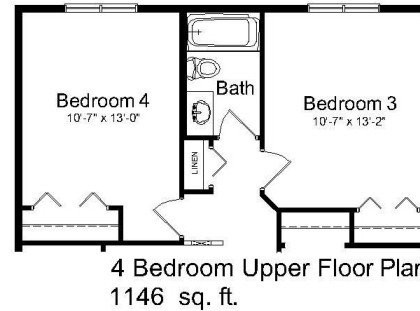

The Beverly V

Plan 20-1847D

1935 Sq. ft.
3 Bedroom
2.5 Bath

www.hiltonhomes.ca

The Beverly V

Plan 20-1847D 1935 sq. ft.
3 Bedroom
2.5 Bath

www.hiltonhomes.ca

Actual plan may vary from brochure. This plan is published by HiltonHomes. Dimensions and square footage shown are approximate and subject to change without notice. Elevations may show optional features for artistic purposes. Please ask your sales representative for more information.