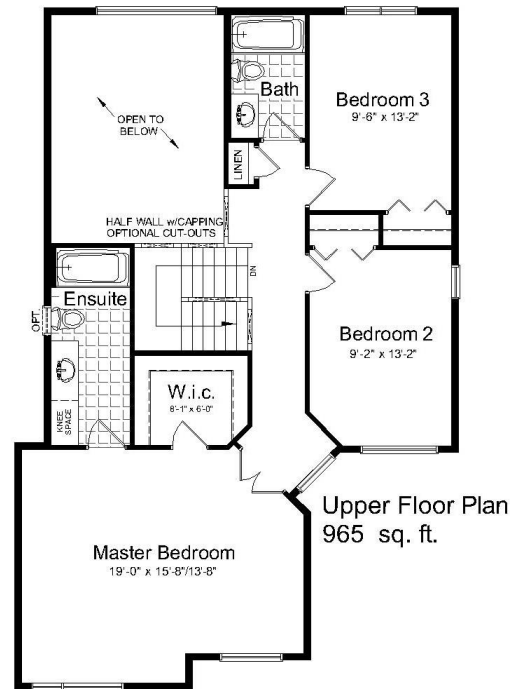

The Beverly V

Plan 20-1847D

1935 Sq. ft.
3 Bedroom
2.5 Bath

www.hiltonhomes.ca

The Beverly V

Plan 20-1847D 1935 sq. ft.
3 Bedroom
2.5 Bath

www.hiltonhomes.ca

Actual plan may vary from brochure. This plan is published by HiltonHomes. Dimensions and square footage shown are approximate and subject to change without notice. Elevations may show optional features for artistic purposes. Please ask your sales representative for more information.