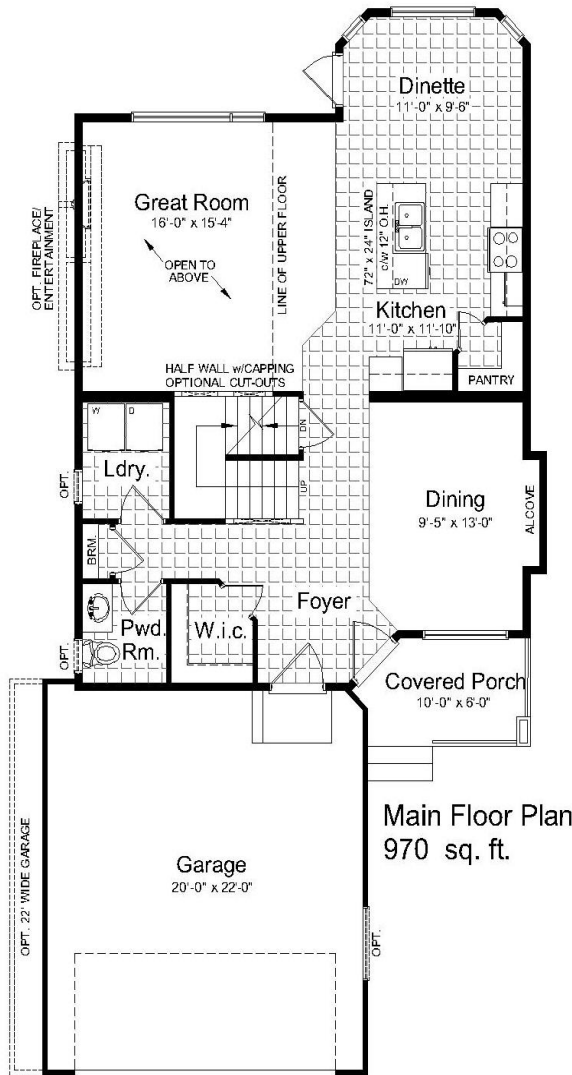

The Beverly V

Plan 20-1847D

1935 Sq. ft.
3 Bedroom
2.5 Bath

www.hiltonhomes.ca

The Beverly V

Plan 20-1847D 1935 sq. ft.
3 Bedroom
2.5 Bath

www.hiltonhomes.ca

Actual plan may vary from brochure. This plan is published by HiltonHomes. Dimensions and square footage shown are approximate and subject to change without notice. Elevations may show optional features for artistic purposes. Please ask your sales representative for more information.