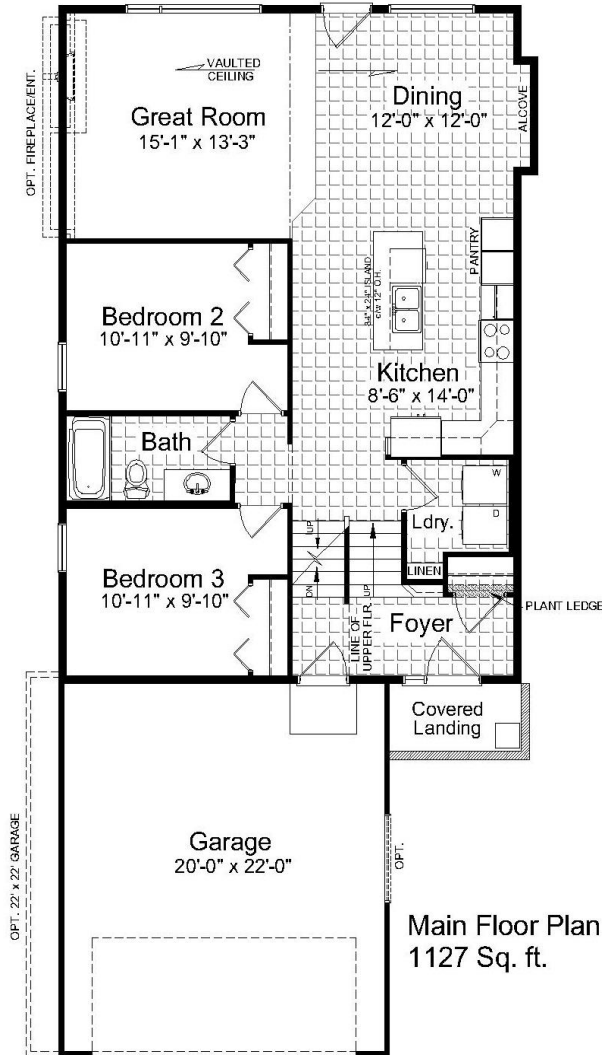

THE LUNA

Plan 20-1522D

1544 Sq. ft.
3 BEDROOM
2 BATH

www.hiltonhomes.ca

THE LUNA

Plan 20-1522D

1544 Sq. ft.
3 BEDROOM
2 BATH

www.hiltonhomes.ca

Actual plan may vary from brochure. This plan is published by Hilton Homes. Dimensions and square footage shown are approximate and subject to change without notice. Elevations may show optional features for artistic purposes. Please ask your sales representative for more information.