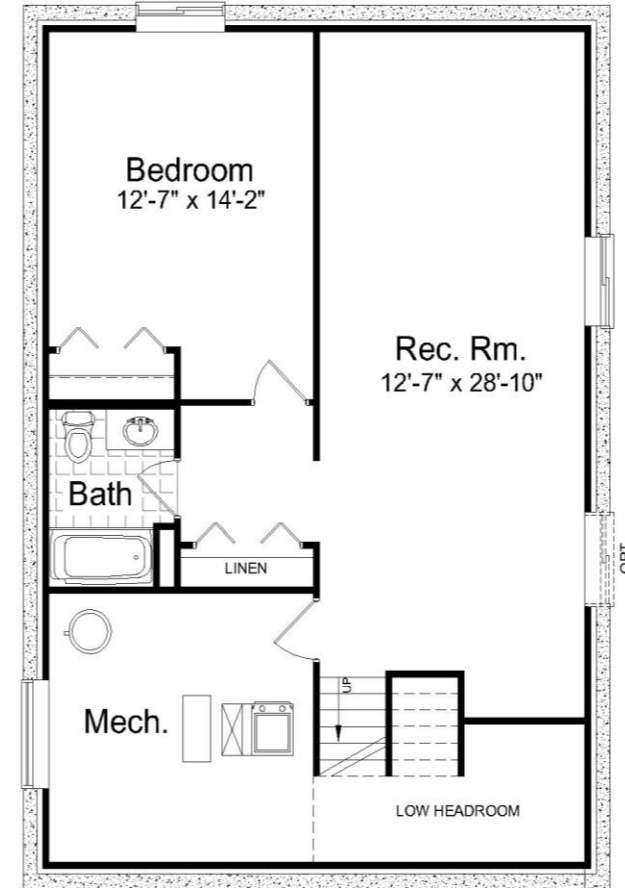

THE LUNA

Plan 20-1522D

1544 Sq. ft.
3 BEDROOM
2 BATH

www.hiltonhomes.ca

THE LUNA

Plan 20-1522D

1544 Sq. ft.
3 BEDROOM
2 BATH

www.hiltonhomes.ca

Actual plan may vary from brochure. This plan is published by Hilton Homes. Dimensions and square footage shown are approximate and subject to change without notice. Elevations may show optional features for artistic purposes. Please ask your sales representative for more information.