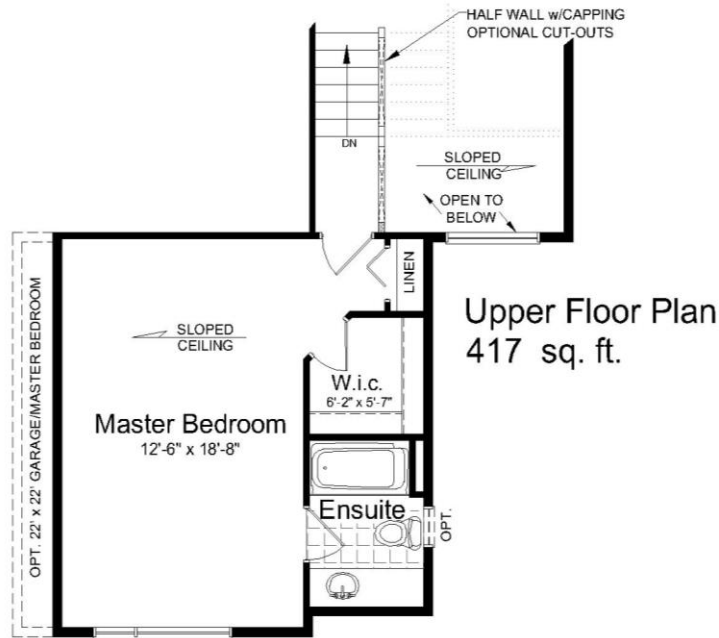

THE LUNA

Plan 20-1522D

1544 Sq. ft.
3 BEDROOM
2 BATH

www.hiltonhomes.ca

THE LUNA

Plan 20-1522D

1544 Sq. ft.
3 BEDROOM
2 BATH

www.hiltonhomes.ca

Actual plan may vary from brochure. This plan is published by Hilton Homes. Dimensions and square footage shown are approximate and subject to change without notice. Elevations may show optional features for artistic purposes. Please ask your sales representative for more information.