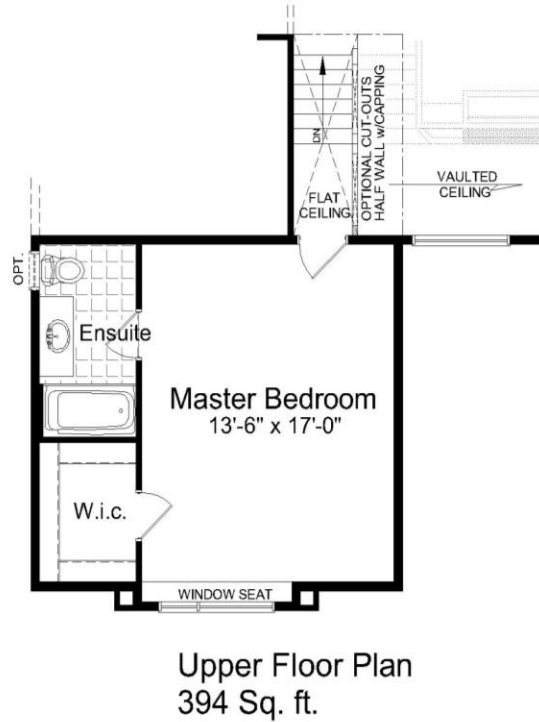

THE LUNA

Plan 20-1522C

1519 Sq. ft.
3 BEDROOM
2 BATH

www.hiltonhomes.ca

THE LUNA

Plan 20-1522C

1519 Sq. ft.
3 BEDROOM
2 BATH

www.hiltonhomes.ca

Actual plan may vary from brochure. This plan is published by Hilton Homes. Dimensions and square footage shown are approximate and subject to change without notice. Elevations may show optional features for artistic purposes. Please ask your sales representative for more information.