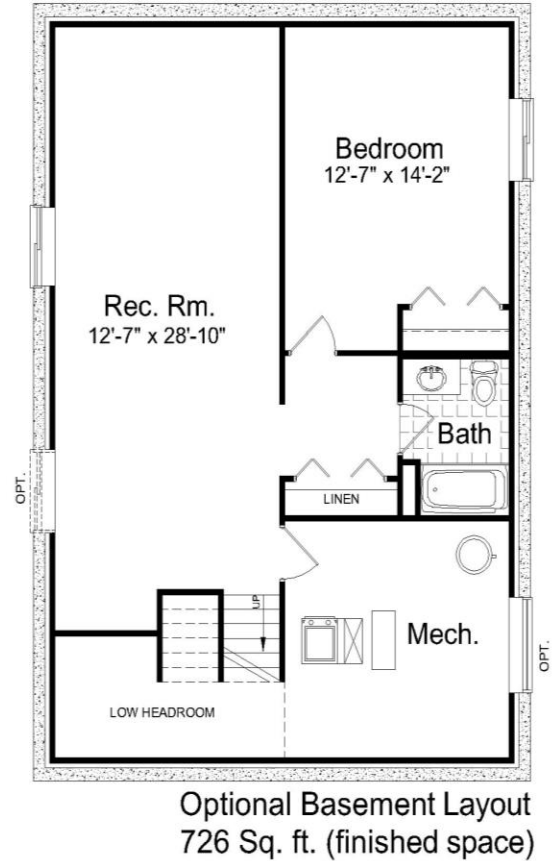

THE LUNA

Plan 20-1522C

1519 Sq. ft.
3 BEDROOM
2 BATH

www.hiltonhomes.ca

THE LUNA

Plan 20-1522C

1519 Sq. ft.
3 BEDROOM
2 BATH

www.hiltonhomes.ca

Actual plan may vary from brochure. This plan is published by Hilton Homes. Dimensions and square footage shown are approximate and subject to change without notice. Elevations may show optional features for artistic purposes. Please ask your sales representative for more information.