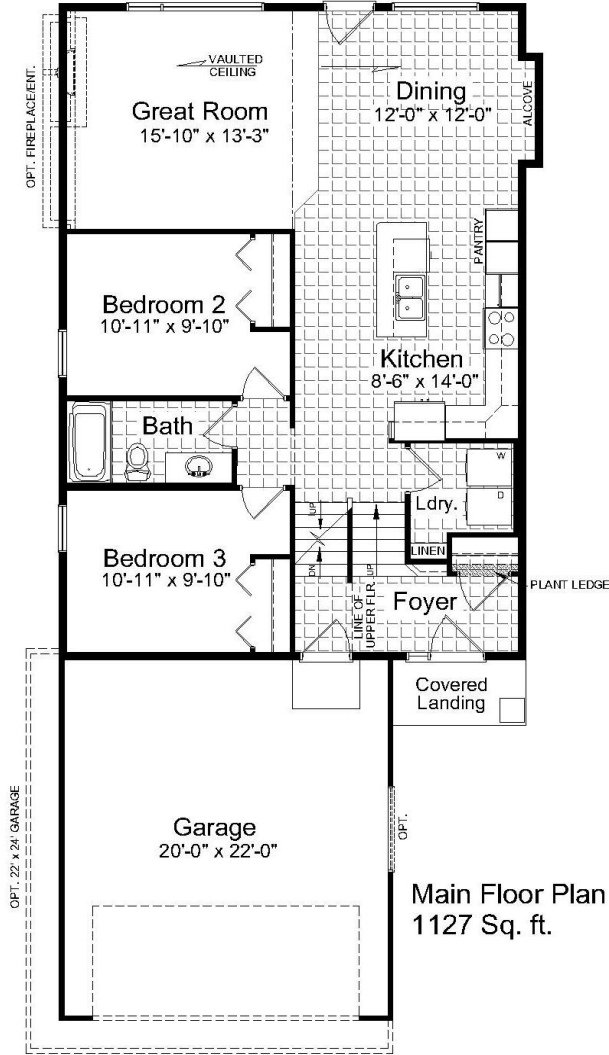

THE LUNA

Plan 20-1522C

1519 Sq. ft.
3 BEDROOM
2 BATH

www.hiltonhomes.ca

THE LUNA

Plan 20-1522C

1519 Sq. ft.
3 BEDROOM
2 BATH

www.hiltonhomes.ca

Actual plan may vary from brochure. This plan is published by Hilton Homes. Dimensions and square footage shown are approximate and subject to change without notice. Elevations may show optional features for artistic purposes. Please ask your sales representative for more information.