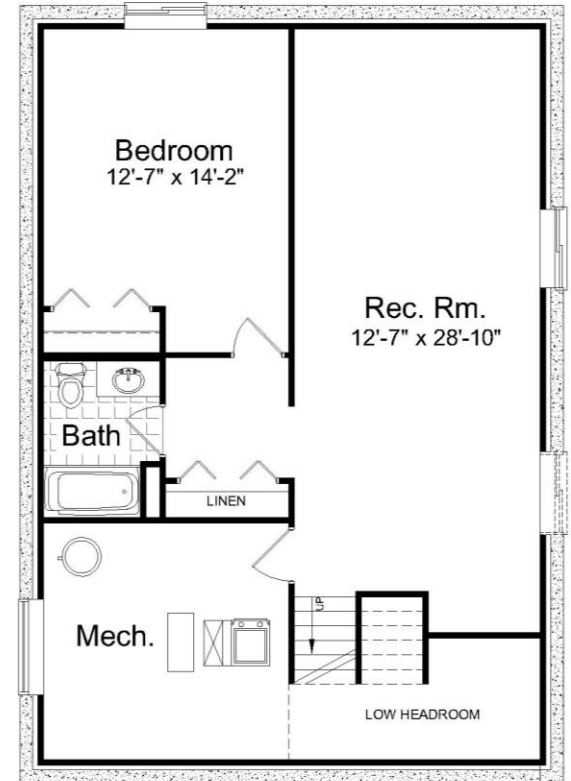

THE LUNA

Plan 20-1522C

1519 Sq. ft.
3 BEDROOM
2 BATH

www.hiltonhomes.ca

THE LUNA

Plan 20-1522C

1519 Sq. ft.
3 BEDROOM
2 BATH

www.hiltonhomes.ca

Actual plan may vary from brochure. This plan is published by Hilton Homes. Dimensions and square footage shown are approximate and subject to change without notice. Elevations may show optional features for artistic purposes. Please ask your sales representative for more information.