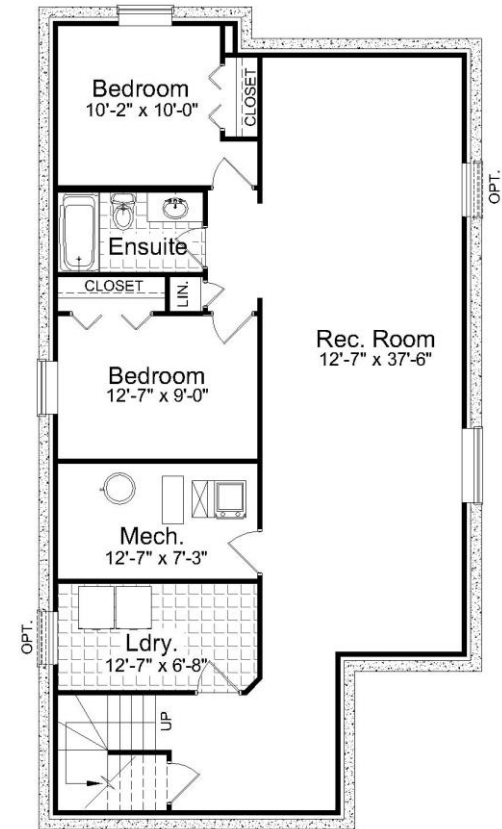

THE SOPHIA

Plan 20-1351B

1364 Sq. ft.
3 BEDROOM
2 BATH

WWW.HILTONHOMES.CA

Actual plan may vary from brochure. This plan is published by Hilton Homes. Dimensions and square footage shown are approximate and subject to change without notice. Elevations may show optional features for artistic purposes. Please ask your sales representative for more information.