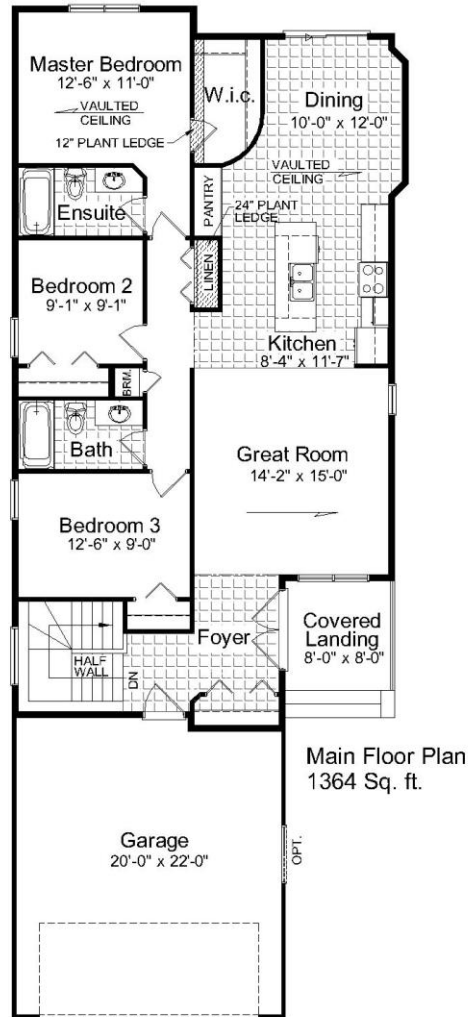

THE SOPHIA

Plan 20-1351B

1364 Sq. ft.
3 BEDROOM
2 BATH

WWW.HILTONHOMES.CA

Actual plan may vary from brochure. This plan is published by Hilton Homes. Dimensions and square footage shown are approximate and subject to change without notice. Elevations may show optional features for artistic purposes. Please ask your sales representative for more information.