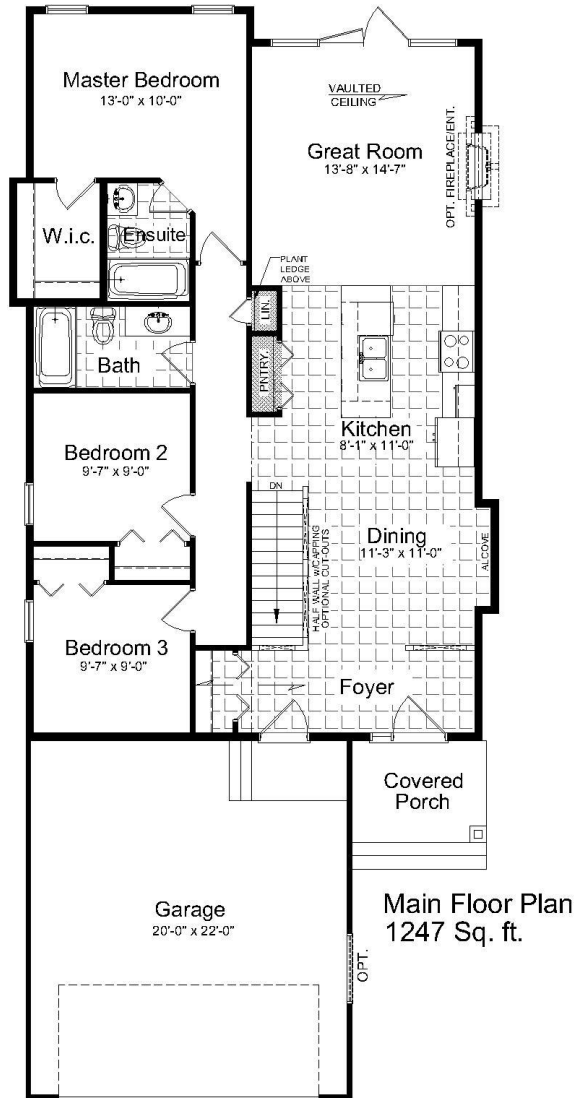

THE STELLA

Plan 20-1247B

1247 Sq. ft.
3 BEDROOM
2 BATH

www.hiltonhomes.ca

THE STELLA

Plan 20-1247B

1247 Sq. ft.
3 BEDROOM
2 BATH

www.hiltonhomes.ca

Actual plan may vary from brochure. This plan is published by Hilton Homes. Dimensions and square footage shown are approximate and subject to change without notice. Elevations may show optional features for artistic purposes. Please ask your sales representative for more information.