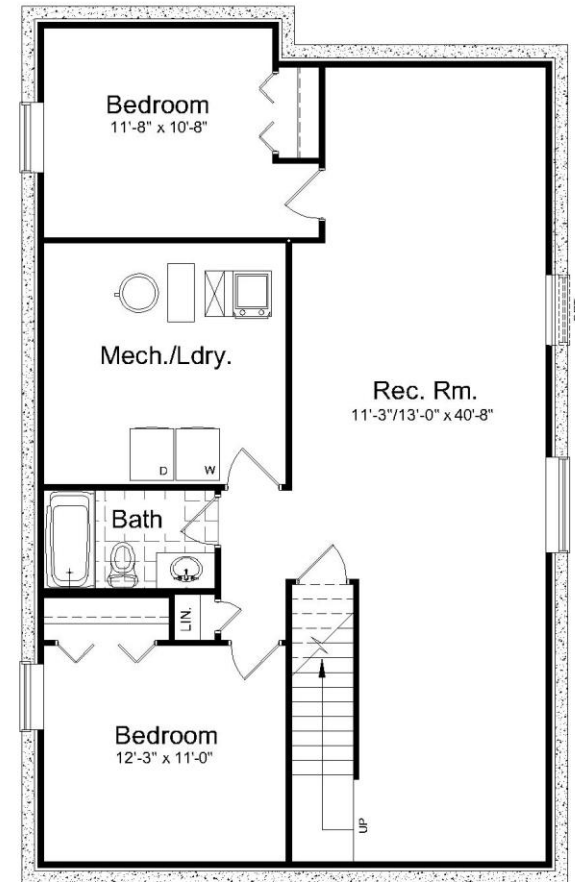

THE STELLA

Plan 20-1247B

1247 Sq. ft.
3 BEDROOM
2 BATH

www.hiltonhomes.ca

THE STELLA

Plan 20-1247B

1247 Sq. ft.
3 BEDROOM
2 BATH

www.hiltonhomes.ca

Actual plan may vary from brochure. This plan is published by Hilton Homes. Dimensions and square footage shown are approximate and subject to change without notice. Elevations may show optional features for artistic purposes. Please ask your sales representative for more information.