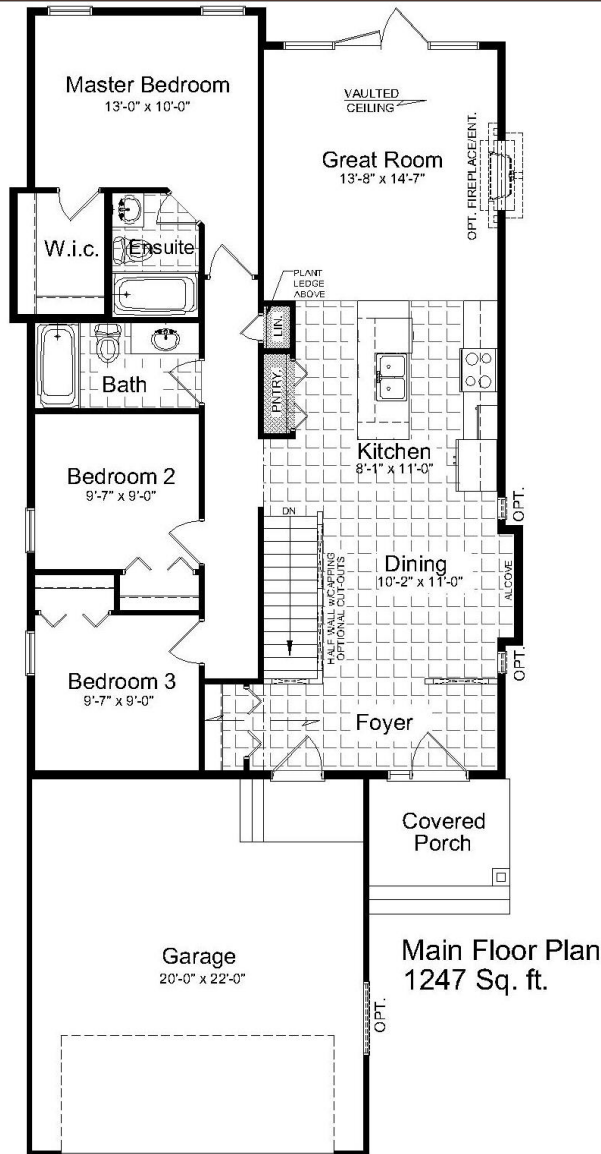

# THE STELLA

Plan 20-1247A

1247 Sq. ft.  
3 BEDROOM  
2 BATH

[www.hiltonhomes.ca](http://www.hiltonhomes.ca)

# THE STELLA

Plan 20-1247A

1247 Sq. ft.  
3 BEDROOM  
2 BATH

[www.hiltonhomes.ca](http://www.hiltonhomes.ca)

Actual plan may vary from brochure. This plan is published by Hilton Homes. Dimensions and square footage shown are approximate and subject to change without notice. Elevations may show optional features for artistic purposes. Please ask your sales representative for more information.