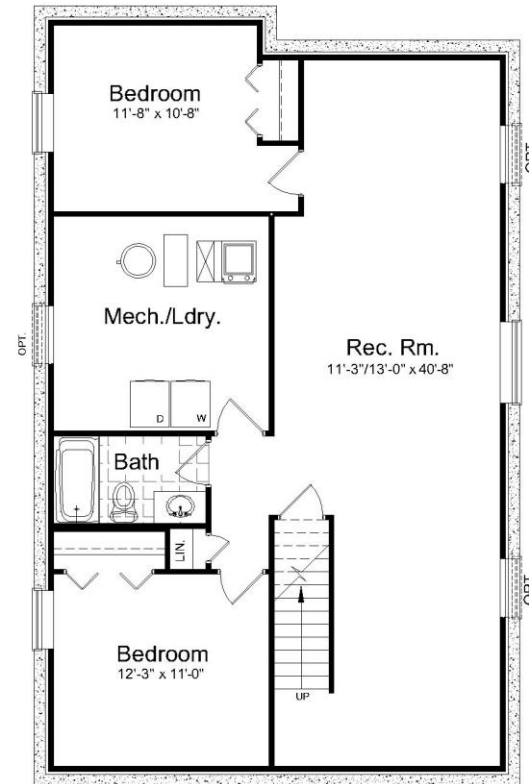

# THE STELLA

Plan 20-1247A

1247 Sq. ft.  
3 BEDROOM  
2 BATH

[www.hiltonhomes.ca](http://www.hiltonhomes.ca)

# THE STELLA

Plan 20-1247A

1247 Sq. ft.  
3 BEDROOM  
2 BATH

[www.hiltonhomes.ca](http://www.hiltonhomes.ca)

Actual plan may vary from brochure. This plan is published by Hilton Homes. Dimensions and square footage shown are approximate and subject to change without notice. Elevations may show optional features for artistic purposes. Please ask your sales representative for more information.