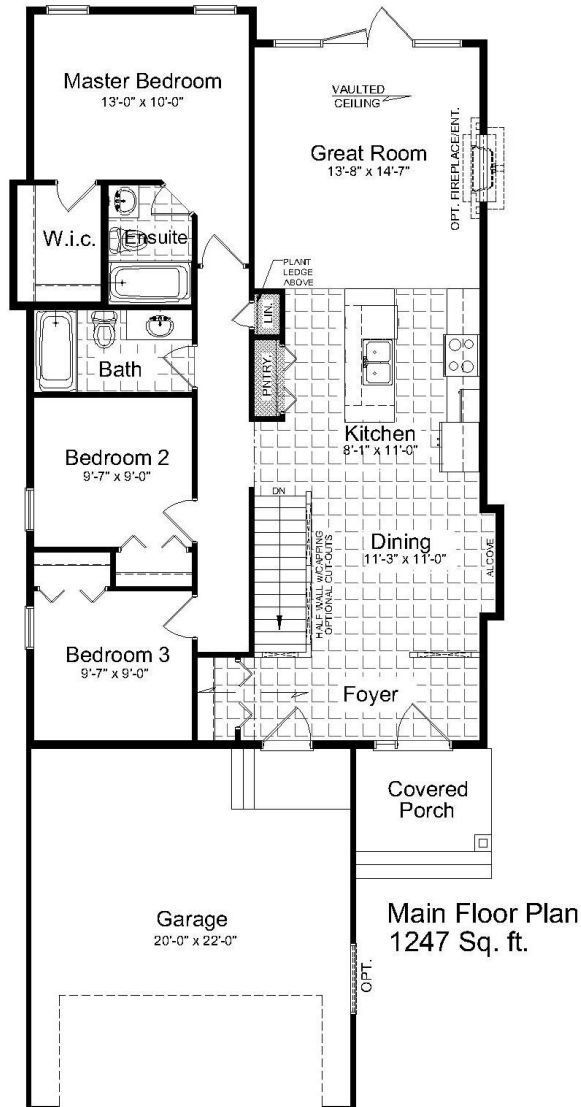

THE STELLA

Plan 20-1247A

1247 Sq. ft.
3 BEDROOM
2 BATH

www.hiltonhomes.ca

THE STELLA

Plan 20-1247A

1247 Sq. ft.
3 BEDROOM
2 BATH

www.hiltonhomes.ca

Actual plan may vary from brochure. This plan is published by Hilton Homes. Dimensions and square footage shown are approximate and subject to change without notice. Elevations may show optional features for artistic purposes. Please ask your sales representative for more information.