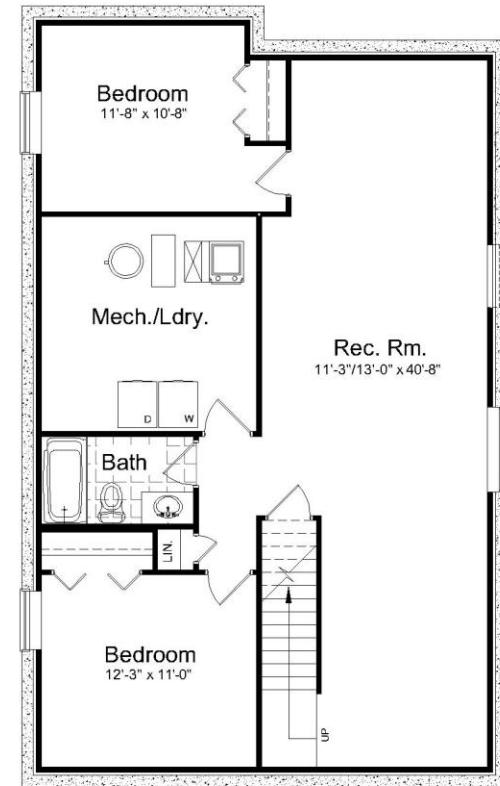

THE STELLA

Plan 20-1247A

1247 Sq. ft.
3 BEDROOM
2 BATH

www.hiltonhomes.ca

THE STELLA

Plan 20-1247A

1247 Sq. ft.
3 BEDROOM
2 BATH

www.hiltonhomes.ca

Actual plan may vary from brochure. This plan is published by Hilton Homes. Dimensions and square footage shown are approximate and subject to change without notice. Elevations may show optional features for artistic purposes. Please ask your sales representative for more information.